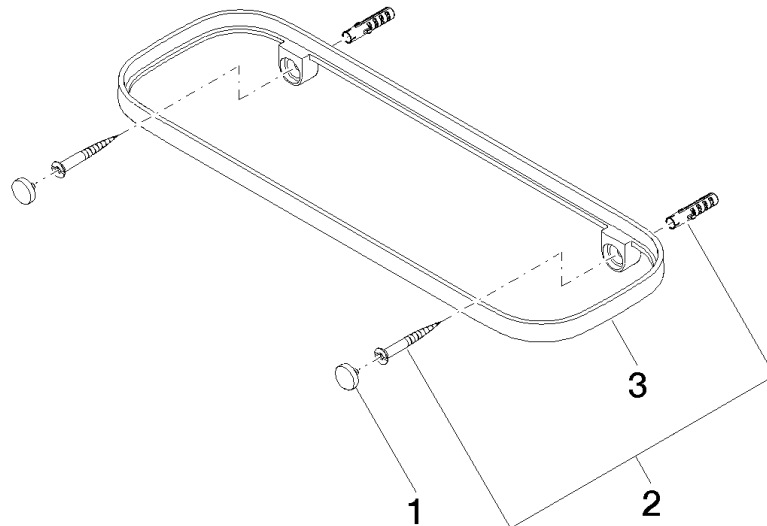

Shelf wall model - Brushed Platinum

83 482 970 Product version from 10/1/2023

Parts for other finishes can be found here: [Chrome](#)

Spare parts list

No.	Item Number	Name	Quantity used	Delivery time
1	90 30 30 520 00-06	set	1	10
2	05 30 31 002 00 90	fixing set	1	2
3	08 17 97 578-06	holder	1	10