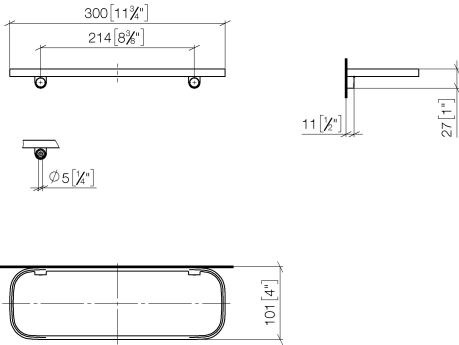

Shelf wall model - Brushed Platinum

83 482 970 Product version from 10/1/2023

- width 300mm
- height 26 mm
- 100mm projection
- without grid element

	Brushed Platinum	83 482 970-06
	Chrome	83 482 970-00
	Platinum	83 482 970-08
	Dark Chrome	83 482 970-19
	Light Gold	83 482 970-26
	Brushed Light Gold	83 482 970-27
	Brushed Durabronze (23kt Gold)	83 482 970-28
	Matte Black	83 482 970-33
	Brushed Bronze	83 482 970-42
	Brushed Champagne (22kt Gold)	83 482 970-46
	Champagne (22kt Gold)	83 482 970-47
	Brushed Chrome	83 482 970-93
	Brushed Dark Platinum	83 482 970-99

Required miscellaneous

Grid element - Taupe	82 482 970-53
•plastic grid elements	

Shelf wall model - Brushed Platinum

83 482 970 Product version from 10/1/2023

mm [inches]

Shelf wall model - Brushed Platinum