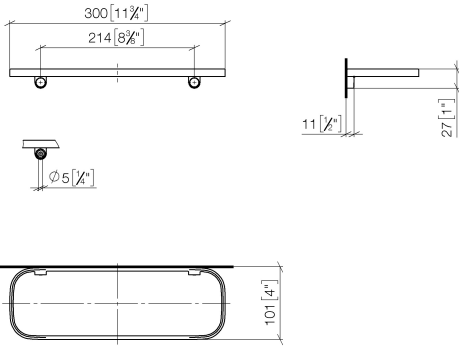

## Shelf wall model - Light Gold

83 482 970 Product version from 10/1/2023

- width 300mm
- height 26 mm
- 100mm projection
- without grid element

	Light Gold	83 482 970-26
	Chrome	83 482 970-00
	Brushed Platinum	83 482 970-06
	Platinum	83 482 970-08
	Dark Chrome	83 482 970-19
	Brushed Light Gold	83 482 970-27
	Brushed Durabronze (23kt Gold)	83 482 970-28
	Matte Black	83 482 970-33
	Brushed Bronze	83 482 970-42
	Brushed Champagne (22kt Gold)	83 482 970-46
	Champagne (22kt Gold)	83 482 970-47
	Brushed Chrome	83 482 970-93
	Brushed Dark Platinum	83 482 970-99

## Shelf wall model - Light Gold

83 482 970 Product version from 10/1/2023

mm [inches]

### Spare parts list

No.	Item Number	Name	Quantity used	Delivery time
1	90 30 30 520 00-26	set	1	30
2	05 30 31 002 00 90	fixing set	1	2
3	08 17 97 578-26	holder	1	60