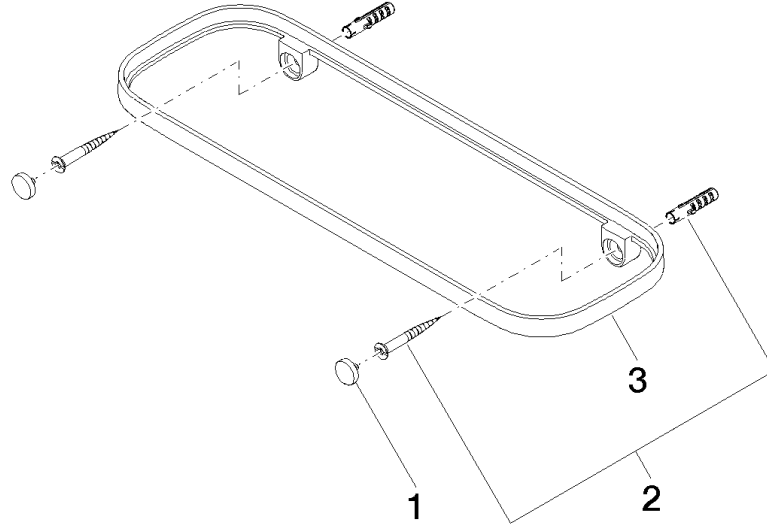

## Shelf wall model - Light Gold

83 482 970 Product version from 10/1/2023

- width 300mm
- height 26 mm
- 100mm projection
- without grid element

	Light Gold	83 482 970-26
	Chrome	83 482 970-00
	Brushed Platinum	83 482 970-06
	Platinum	83 482 970-08
	Dark Chrome	83 482 970-19
	Brushed Light Gold	83 482 970-27
	Brushed Durabronze (23kt Gold)	83 482 970-28
	Matte Black	83 482 970-33
	Brushed Bronze	83 482 970-42
	Brushed Champagne (22kt Gold)	83 482 970-46
	Champagne (22kt Gold)	83 482 970-47
	Brushed Chrome	83 482 970-93
	Brushed Dark Platinum	83 482 970-99

## Shelf wall model - Light Gold

83 482 970 Product version from 10/1/2023

mm [inches]

### Spare parts list

No.	Item Number	Name	Quantity used	Delivery time
1	90 30 30 520 00-26	set	1	30
2	05 30 31 002 00 90	fixing set	1	2
3	08 17 97 578-26	holder	1	60