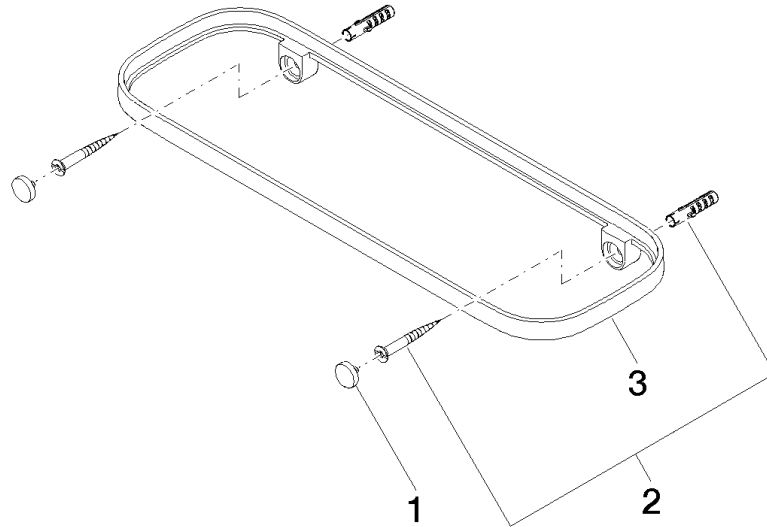

## Shelf wall model - Brushed Durabronz (23kt Gold)

83 482 970 Product version from 10/1/2023

mm [inches]

**Shelf wall model - Brushed Durabronz (23kt Gold)**

83 482 970 Product version from 10/1/2023

Parts for other finishes can be found here: [Chrome](#)