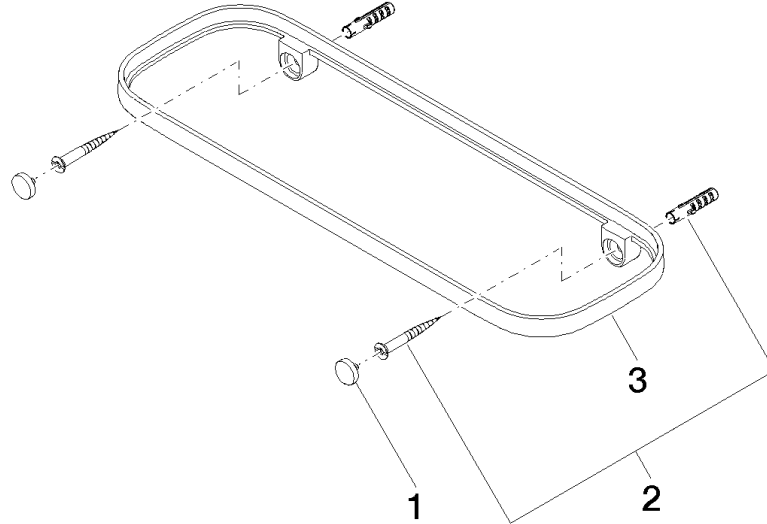

Shelf wall model - Matte Black

83 482 970 Product version from 10/1/2023

Parts for other finishes can be found here: [Chrome](#)

Spare parts list

No.	Item Number	Name	Quantity used	Delivery time
1	90 30 30 520 00-33	set	1	-
Spare part can no longer be ordered, please order the replacement item				
2	05 30 31 002 00 90	fixing set	1	2
3	08 17 97 578-33	holder	1	30