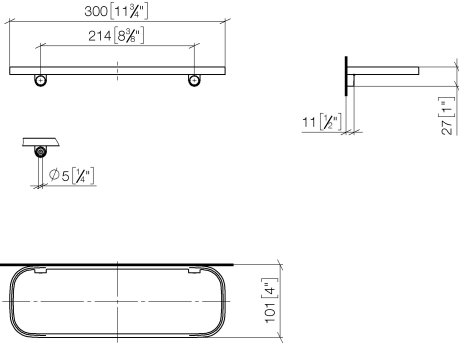

## Shelf wall model - Matte Black

83 482 970 Product version from 10/1/2023

- width 300mm
- height 26 mm
- 100mm projection
- without grid element

	Matte Black	83 482 970-33
	Chrome	83 482 970-00
	Brushed Platinum	83 482 970-06
	Platinum	83 482 970-08
	Dark Chrome	83 482 970-19
	Light Gold	83 482 970-26
	Brushed Light Gold	83 482 970-27
	Brushed Durabronze (23kt Gold)	83 482 970-28
	Brushed Bronze	83 482 970-42
	Brushed Champagne (22kt Gold)	83 482 970-46
	Champagne (22kt Gold)	83 482 970-47
	Brushed Chrome	83 482 970-93
	Brushed Dark Platinum	83 482 970-99

## Shelf wall model - Matte Black

83 482 970 Product version from 10/1/2023

mm [inches]

### Spare parts list

No.	Item Number	Name	Quantity used	Delivery time
1	90 30 30 520 00-33	set	1	-
Spare part can no longer be ordered, please order the replacement item				
2	05 30 31 002 00 90	fixing set	1	2
3	08 17 97 578-33	holder	1	30