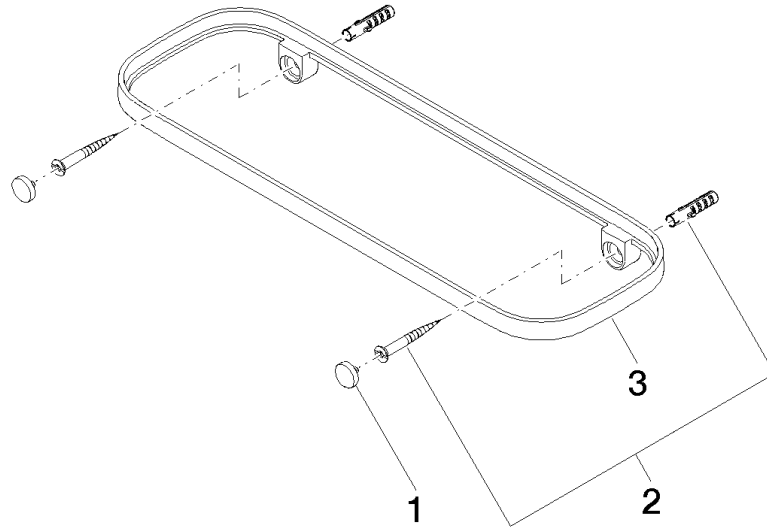

Shelf wall model - Brushed Bronze

83 482 970 Product version from 10/1/2023

- width 300mm
- height 26 mm
- 100mm projection
- without grid element

	Brushed Bronze	83 482 970-42
	Chrome	83 482 970-00
	Brushed Platinum	83 482 970-06
	Platinum	83 482 970-08
	Dark Chrome	83 482 970-19
	Light Gold	83 482 970-26
	Brushed Light Gold	83 482 970-27
	Brushed Durabronze (23kt Gold)	83 482 970-28
	Matte Black	83 482 970-33
	Brushed Champagne (22kt Gold)	83 482 970-46
	Champagne (22kt Gold)	83 482 970-47
	Brushed Chrome	83 482 970-93
	Brushed Dark Platinum	83 482 970-99

Shelf wall model - Brushed Bronze

83 482 970 Product version from 10/1/2023

mm [inches]

Shelf wall model - Brushed Bronze

83 482 970 Product version from 10/1/2023

Parts for other finishes can be found here: [Chrome](#)

Spare parts list

No.	Item Number	Name	Quantity used	Delivery time
1	90 30 30 520 00-42	set	1	30
2	05 30 31 002 00 90	fixing set	1	2
3	08 17 97 578-42	holder	1	60