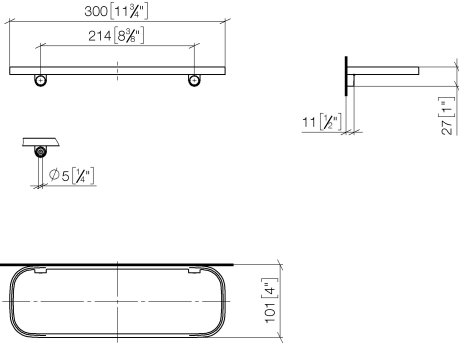

Shelf wall model - Brushed Bronze

83 482 970 Product version from 10/1/2023

- width 300mm
- height 26 mm
- 100mm projection
- without grid element

	Brushed Bronze	83 482 970-42
	Chrome	83 482 970-00
	Brushed Platinum	83 482 970-06
	Platinum	83 482 970-08
	Dark Chrome	83 482 970-19
	Light Gold	83 482 970-26
	Brushed Light Gold	83 482 970-27
	Brushed Durabronze (23kt Gold)	83 482 970-28
	Matte Black	83 482 970-33
	Brushed Champagne (22kt Gold)	83 482 970-46
	Champagne (22kt Gold)	83 482 970-47
	Brushed Chrome	83 482 970-93
	Brushed Dark Platinum	83 482 970-99

Shelf wall model - Brushed Bronze

83 482 970 Product version from 10/1/2023

mm [inches]

Shelf wall model - Brushed Bronze

83 482 970 Product version from 10/1/2023

Parts for other finishes can be found here: [Chrome](#)

Spare parts list

No.	Item Number	Name	Quantity used	Delivery time
1	90 30 30 520 00-42	set	1	30
2	05 30 31 002 00 90	fixing set	1	2
3	08 17 97 578-42	holder	1	60