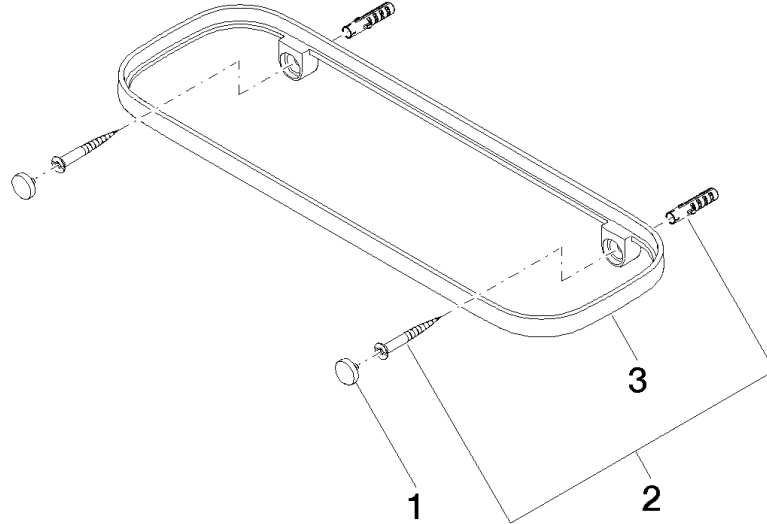

## Shelf wall model - Brushed Champagne (22kt Gold)

83 482 970 Product version from 10/1/2023

mm [inches]

**Shelf wall model - Brushed Champagne (22kt Gold)**

83 482 970 Product version from 10/1/2023

Parts for other finishes can be found here: [Chrome](#)