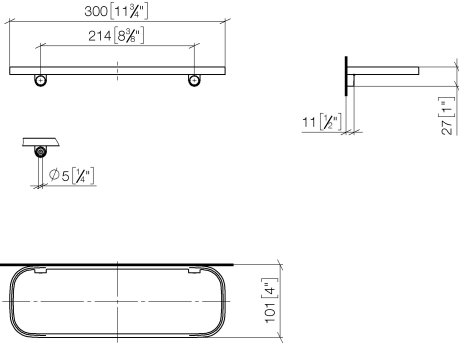

Shelf wall model - Champagne (22kt Gold)

83 482 970 Product version from 10/1/2023

- width 300mm
- height 26 mm
- 100mm projection
- without grid element

	Champagne (22kt Gold)	83 482 970-47
	Chrome	83 482 970-00
	Brushed Platinum	83 482 970-06
	Platinum	83 482 970-08
	Dark Chrome	83 482 970-19
	Light Gold	83 482 970-26
	Brushed Light Gold	83 482 970-27
	Brushed Durabrass (23kt Gold)	83 482 970-28
	Matte Black	83 482 970-33
	Brushed Bronze	83 482 970-42
	Brushed Champagne (22kt Gold)	83 482 970-46
	Brushed Chrome	83 482 970-93
	Brushed Dark Platinum	83 482 970-99

Required miscellaneous

Grid element - Taupe	82 482 970-53
•plastic grid elements	

Shelf wall model - Champagne (22kt Gold)

83 482 970 Product version from 10/1/2023

mm [inches]

Shelf wall model - Champagne (22kt Gold)