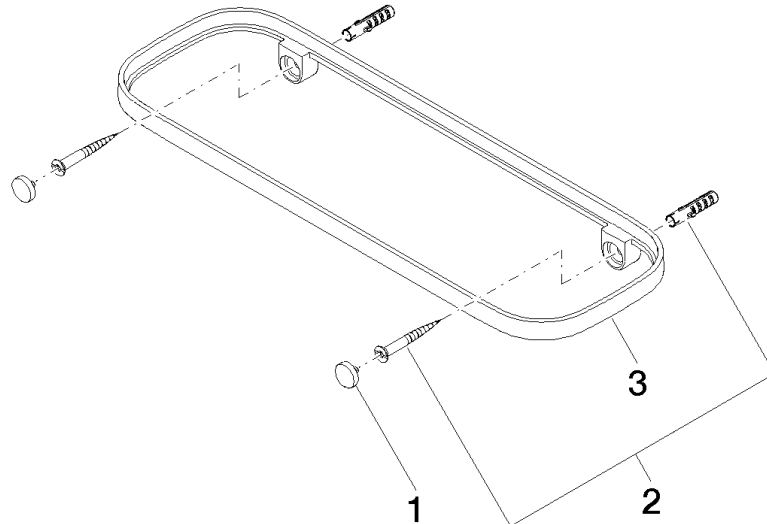

Shelf wall model - Champagne (22kt Gold)

83 482 970 Product version from 10/1/2023

Parts for other finishes can be found here: [Chrome](#)

Spare parts list

No.	Item Number	Name	Quantity used	Delivery time
1	90 30 30 520 00-47	set	1	30
2	05 30 31 002 00 90	fixing set	1	2
3	08 17 97 578-47	holder	1	30