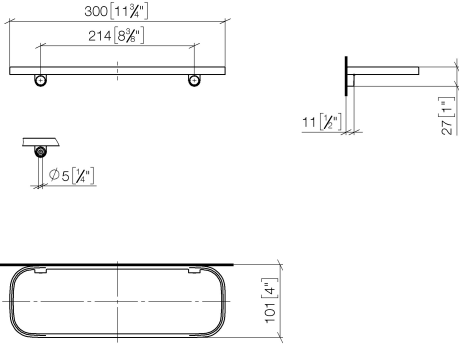

Shelf wall model - Brushed Dark Platinum

83 482 970 Product version from 10/1/2023

- width 300mm
- height 26 mm
- 100mm projection
- without grid element

	Brushed Dark Platinum	83 482 970-99
	Chrome	83 482 970-00
	Brushed Platinum	83 482 970-06
	Platinum	83 482 970-08
	Dark Chrome	83 482 970-19
	Light Gold	83 482 970-26
	Brushed Light Gold	83 482 970-27
	Brushed Durabronze (23kt Gold)	83 482 970-28
	Matte Black	83 482 970-33
	Brushed Bronze	83 482 970-42
	Brushed Champagne (22kt Gold)	83 482 970-46
	Champagne (22kt Gold)	83 482 970-47
	Brushed Chrome	83 482 970-93

Required miscellaneous

Grid element - Taupe	82 482 970-53
•plastic grid elements	

Shelf wall model - Brushed Dark Platinum

83 482 970 Product version from 10/1/2023

mm [inches]

Shelf wall model - Brushed Dark Platinum