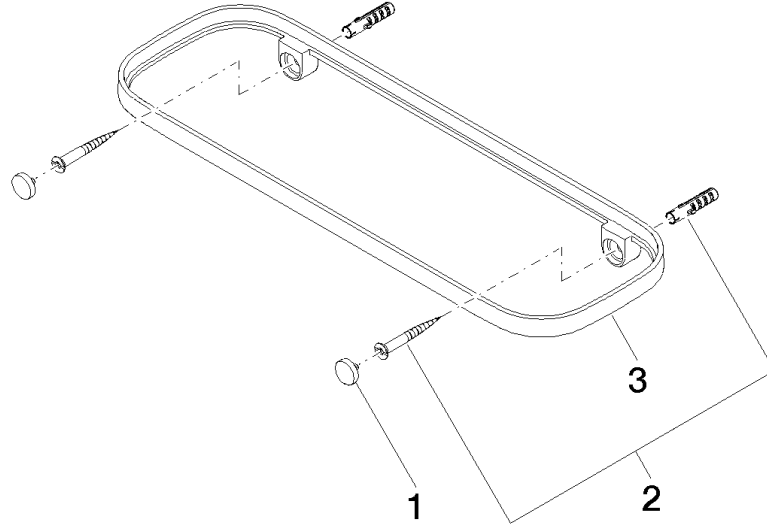

Shelf wall model - Brushed Dark Platinum

83 482 970 Product version from 10/1/2023

Parts for other finishes can be found here: [Chrome](#)

Spare parts list

No.	Item Number	Name	Quantity used	Delivery time
1	90 30 30 520 00-99	set	1	20
2	05 30 31 002 00 90	fixing set	1	2
3	08 17 97 578-99	holder	1	20