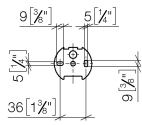

83 500 361

- width 145mm
- height 120 mm
- 95mm projection

	Chrome	83 500 361-00
	Brushed Platinum	83 500 361-06
	Platinum	83 500 361-08
	Durabress (23kt Gold)	83 500 361-09
	Brushed Durabress (23kt Gold)	83 500 361-28
	Brushed Dark Platinum	83 500 361-99

83 500 361

mm [inches]

83 500 361

Product version from 7/3/2016

Parts for other
finishes can be found
here: Brushed
Platinum

MADISON Tissue holder without cover - Chrome

MADISON

83 500 361