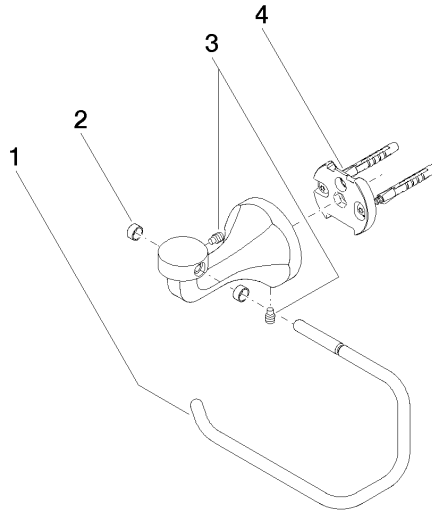

83 500 361

- width 145mm
- height 120 mm
- 95mm projection

	Chrome	83 500 361-00
	Brushed Platinum	83 500 361-06
	Platinum	83 500 361-08
	Durabress (23kt Gold)	83 500 361-09
	Brushed Durabress (23kt Gold)	83 500 361-28
	Brushed Dark Platinum	83 500 361-99

83 500 361

mm [inches]

83 500 361

Product version from 7/3/2016

Parts for other
finishes can be found
here: Brushed
Platinum

MADISON Tissue holder without cover - Chrome

MADISON

83 500 361

Spare parts list

Product version from 7/3/2016

No.	Item Number	Name	Quantity used	Delivery time
	08 18 70 501-00	bow	6	10