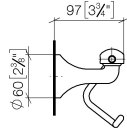

83 500 361

- width 145mm
- height 120 mm
- 95mm projection

	Chrome	83 500 361-00
	Brushed Platinum	83 500 361-06
	Platinum	83 500 361-08
	Durabress (23kt Gold)	83 500 361-09
	Brushed Durabress (23kt Gold)	83 500 361-28
	Brushed Dark Platinum	83 500 361-99

83 500 361

mm [inches]

83 500 361

Product version from 7/3/2016

Parts for other
finishes can be found
here: Brushed
Platinum

MADISON Tissue holder without cover - Chrome

MADISON

83 500 361