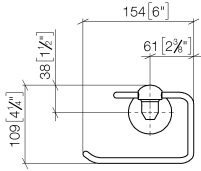

83 500 361

- width 145mm
- height 120 mm
- 95mm projection

	Chrome	83 500 361-00
	Brushed Platinum	83 500 361-06
	Platinum	83 500 361-08
	Durabress (23kt Gold)	83 500 361-09
	Brushed Durabress (23kt Gold)	83 500 361-28
	Brushed Dark Platinum	83 500 361-99

83 500 361

mm [inches]

83 500 361

Product version from 7/3/2016

Parts for other
finishes can be found
here: Brushed
Platinum

MADISON Tissue holder without cover - Chrome

MADISON

83 500 361