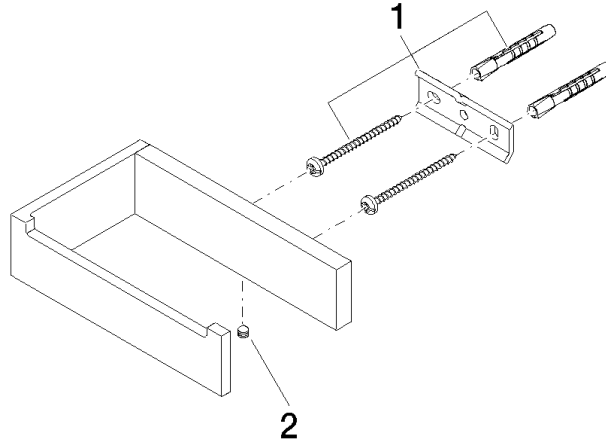

Tissue holder without cover - Dark Chrome

83 500 780

mm [inches]

83 500 780

Parts for other
finishes can be found
here: [Chrome](#)

Tissue holder without cover - Dark Chrome

MEM

83 500 780