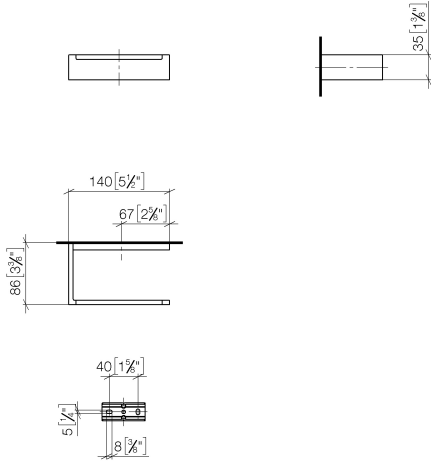

Tissue holder without cover - Dark Chrome

MEM

83 500 780

- width 140mm
- height 35 mm
- 85mm projection

Fits: MEM, CYO

	Dark Chrome	83 500 780-19
	Chrome	83 500 780-00
	Brushed Platinum	83 500 780-06
	Platinum	83 500 780-08
	Brushed Durabronze (23kt Gold)	83 500 780-28
	Brushed Champagne (22kt Gold)	83 500 780-46
	Champagne (22kt Gold)	83 500 780-47
	Brushed Dark Platinum	83 500 780-99

Tissue holder without cover - Dark Chrome

83 500 780

mm [inches]

83 500 780

Parts for other
finishes can be found
here: [Chrome](#)

Tissue holder without cover - Dark Chrome

MEM

83 500 780

Spare parts list