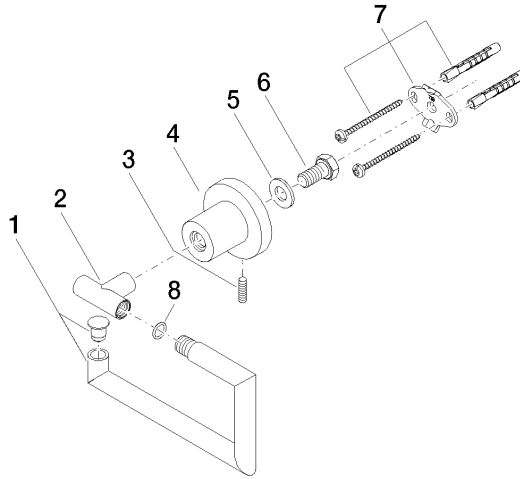

83 500 892

- width 152mm
- height 100 mm
- rosette Ø 55 mm
- 72mm projection

	Brushed Bronze	83 500 892-42
	Chrome	83 500 892-00
	Brushed Platinum	83 500 892-06
	Platinum	83 500 892-08
	Dark Chrome	83 500 892-19
	Brushed Durabronze (23kt Gold)	83 500 892-28
	Matte Black	83 500 892-33
	Brushed Champagne (22kt Gold)	83 500 892-46
	Champagne (22kt Gold)	83 500 892-47
	Brushed Chrome	83 500 892-93
	Brushed Dark Platinum	83 500 892-99

83 500 892

mm [inches]

83 500 892

Product version from 4/1/2024

Parts for other
finishes can be found
here: [Chrome](#)

TARA Tissue holder without cover - Brushed Bronze

TARA

83 500 892

Spare parts list

Product version from 4/1/2024

No.	Item Number	Name	Quantity used	Delivery time
	90 28 22 640 00-42	holder	8	30