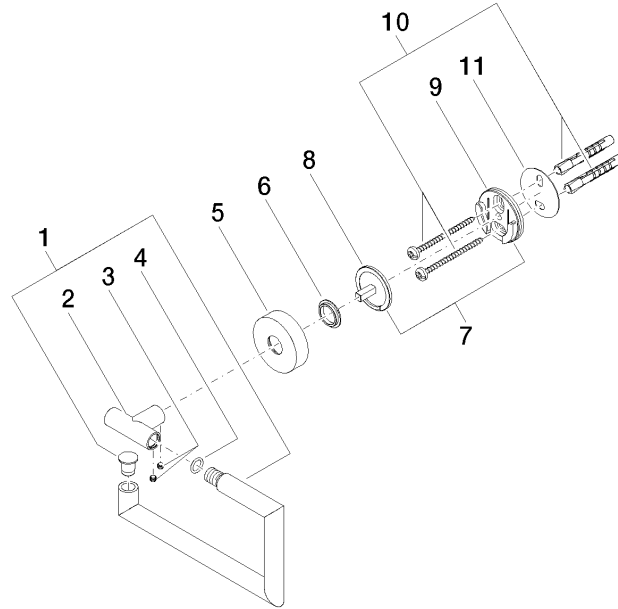

Tissue holder without cover - Dark Chrome

LISSÉ

83 500 979

- width 150mm
- height 95 mm
- rosette Ø 40 mm
- 40mm projection

Fits: LISSÉ, META

	Dark Chrome	83 500 979-19
	Chrome	83 500 979-00
	Brushed Platinum	83 500 979-06
	Light Gold	83 500 979-26
	Brushed Light Gold	83 500 979-27
	Matte Black	83 500 979-33
	Brushed Bronze	83 500 979-42
	Brushed Champagne (22kt Gold)	83 500 979-46
	Champagne (22kt Gold)	83 500 979-47
	Brushed Chrome	83 500 979-93
	Brushed Dark Platinum	83 500 979-99

83 500 979

mm [inches]

83 500 979

Parts for other  
finishes can be found  
here: [Chrome](#)

Tissue holder without cover - Dark Chrome

LISSÉ

83 500 979

## **Spare parts list**