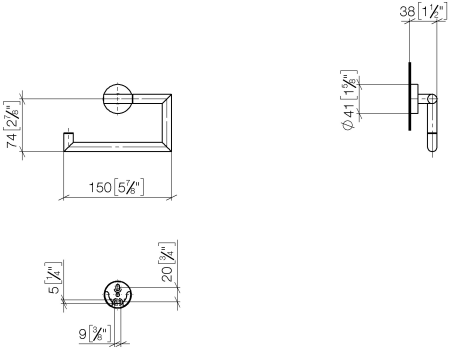

Tissue holder without cover - Dark Chrome

LISSÉ

83 500 979

- width 150mm
- height 95 mm
- rosette Ø 40 mm
- 40mm projection

Fits: LISSÉ, META

	Dark Chrome	83 500 979-19
	Chrome	83 500 979-00
	Brushed Platinum	83 500 979-06
	Light Gold	83 500 979-26
	Brushed Light Gold	83 500 979-27
	Matte Black	83 500 979-33
	Brushed Bronze	83 500 979-42
	Brushed Champagne (22kt Gold)	83 500 979-46
	Champagne (22kt Gold)	83 500 979-47
	Brushed Chrome	83 500 979-93
	Brushed Dark Platinum	83 500 979-99

83 500 979

mm [inches]

83 500 979

Parts for other  
finishes can be found  
here: [Chrome](#)

Tissue holder without cover - Dark Chrome

LISSÉ

83 500 979