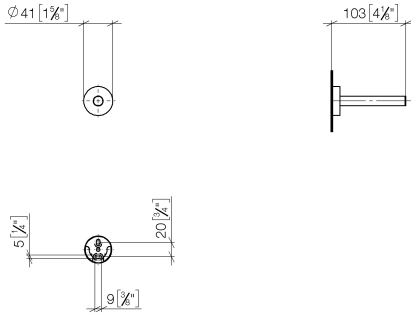

Reserve tissue holder - Dark Chrome

83 590 979

- rosette Ø 40 mm
- 105mm projection

| | | |
|---|-------------------------------|---------------|
|  | Dark Chrome | 83 590 979-19 |
|  | Chrome | 83 590 979-00 |
|  | Brushed Platinum | 83 590 979-06 |
|  | Light Gold | 83 590 979-26 |
|  | Brushed Light Gold | 83 590 979-27 |
|  | Matte Black | 83 590 979-33 |
|  | Brushed Bronze | 83 590 979-42 |
|  | Brushed Champagne (22kt Gold) | 83 590 979-46 |
|  | Champagne (22kt Gold) | 83 590 979-47 |
|  | Brushed Chrome | 83 590 979-93 |
|  | Brushed Dark Platinum | 83 590 979-99 |

Reserve tissue holder - Dark Chrome

83 590 979

mm [inches]

Reserve tissue holder - Dark Chrome

83 590 979

Parts for other
finishes can be found
here: [Chrome](#)