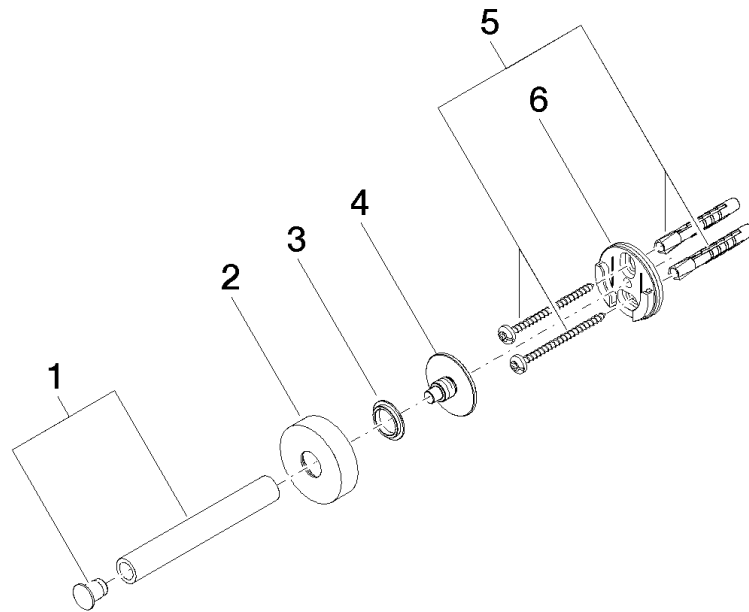

Reserve tissue holder - Matte Black

83 590 979 Product version from 7/1/2023

mm [inches]

Reserve tissue holder - Matte Black

83 590 979 Product version from 7/1/2023

Parts for other finishes can be found here: [Chrome](#)

Spare parts list

No.	Item Number	Name	Quantity used	Delivery time
1	90 17 97 567 00-33	holder	1	30
2	08 27 97 500-33	rosette	1	30
3	08 30 11 516 90	ring	1	2
4	08 17 97 560 90	holder	1	2
5	05 30 31 025 00 90	fixing set	1	2
6	08 17 97 501 07	holder	3	2