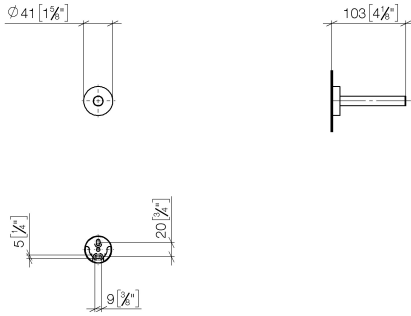

Reserve tissue holder - Matte Black

83 590 979 Product version from 7/1/2023

- rosette Ø 40 mm
- 105mm projection

	Matte Black	83 590 979-33
	Chrome	83 590 979-00
	Brushed Platinum	83 590 979-06
	Dark Chrome	83 590 979-19
	Light Gold	83 590 979-26
	Brushed Light Gold	83 590 979-27
	Brushed Bronze	83 590 979-42
	Brushed Champagne (22kt Gold)	83 590 979-46
	Champagne (22kt Gold)	83 590 979-47
	Brushed Chrome	83 590 979-93
	Brushed Dark Platinum	83 590 979-99

Reserve tissue holder - Matte Black

83 590 979 Product version from 7/1/2023

mm [inches]

Reserve tissue holder - Matte Black

83 590 979 Product version from 7/1/2023

Parts for other finishes can be found here: [Chrome](#)

Spare parts list

No.	Item Number	Name	Quantity used	Delivery time
1	90 17 97 567 00-33	holder	1	30
2	08 27 97 500-33	rosette	1	30
3	08 30 11 516 90	ring	1	2
4	08 17 97 560 90	holder	1	2
5	05 30 31 025 00 90	fixing set	1	2
6	08 17 97 501 07	holder	3	2