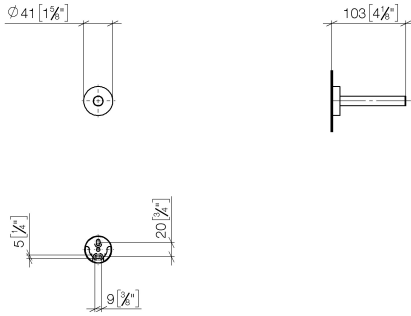

Reserve tissue holder - Brushed Bronze

83 590 979 Product version from 7/1/2023

- rosette Ø 40 mm
- 105mm projection

| | | |
|---|-------------------------------|---------------|
|  | Brushed Bronze | 83 590 979-42 |
|  | Chrome | 83 590 979-00 |
|  | Brushed Platinum | 83 590 979-06 |
|  | Dark Chrome | 83 590 979-19 |
|  | Light Gold | 83 590 979-26 |
|  | Brushed Light Gold | 83 590 979-27 |
|  | Matte Black | 83 590 979-33 |
|  | Brushed Champagne (22kt Gold) | 83 590 979-46 |
|  | Champagne (22kt Gold) | 83 590 979-47 |
|  | Brushed Chrome | 83 590 979-93 |
|  | Brushed Dark Platinum | 83 590 979-99 |

Reserve tissue holder - Brushed Bronze

83 590 979 Product version from 7/1/2023

mm [inches]

Reserve tissue holder - Brushed Bronze

83 590 979 Product version from 7/1/2023

Parts for other finishes can be found here: [Chrome](#)

Spare parts list

| No. | Item Number | Name | Quantity used | Delivery time |
|-----|--------------------|------------|---------------|---------------|
| 1 | 90 17 97 567 00-42 | holder | 1 | 30 |
| 2 | 08 27 97 500-42 | rosette | 1 | 60 |
| 3 | 08 30 11 516 90 | ring | 1 | 2 |
| 4 | 08 17 97 560 90 | holder | 1 | 2 |
| 5 | 05 30 31 025 00 90 | fixing set | 1 | 2 |
| 6 | 08 17 97 501 07 | holder | 3 | 2 |