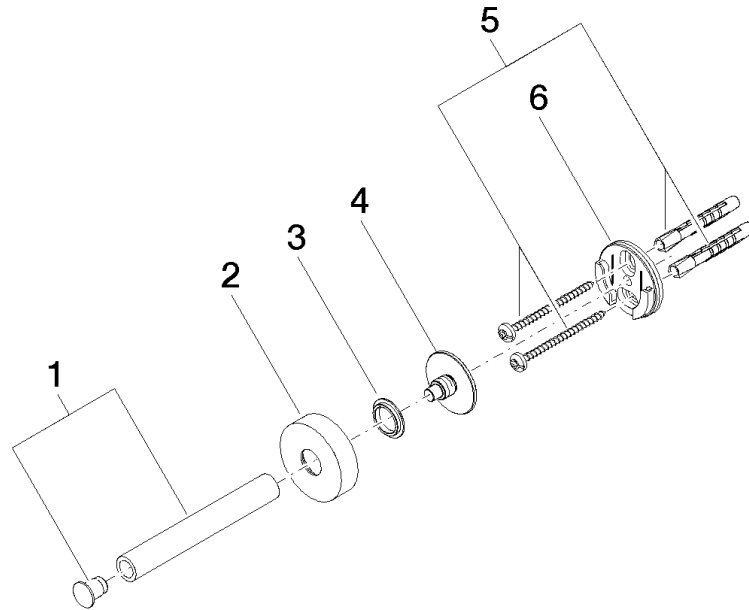

Reserve tissue holder - Brushed Bronze

83 590 979 Product version from 7/1/2023

- rosette Ø 40 mm
- 105mm projection

| | | |
|---|-------------------------------|---------------|
|  | Brushed Bronze | 83 590 979-42 |
|  | Chrome | 83 590 979-00 |
|  | Brushed Platinum | 83 590 979-06 |
|  | Dark Chrome | 83 590 979-19 |
|  | Light Gold | 83 590 979-26 |
|  | Brushed Light Gold | 83 590 979-27 |
|  | Matte Black | 83 590 979-33 |
|  | Brushed Champagne (22kt Gold) | 83 590 979-46 |
|  | Champagne (22kt Gold) | 83 590 979-47 |
|  | Brushed Chrome | 83 590 979-93 |
|  | Brushed Dark Platinum | 83 590 979-99 |

Reserve tissue holder - Brushed Bronze

83 590 979 Product version from 7/1/2023

mm [inches]

Reserve tissue holder - Brushed Bronze

83 590 979 Product version from 7/1/2023

Parts for other finishes can be found here: [Chrome](#)

Spare parts list

| No. | Item Number | Name | Quantity used | Delivery time |
|-----|--------------------|------------|---------------|---------------|
| 1 | 90 17 97 567 00-42 | holder | 1 | 30 |
| 2 | 08 27 97 500-42 | rosette | 1 | 60 |
| 3 | 08 30 11 516 90 | ring | 1 | 2 |
| 4 | 08 17 97 560 90 | holder | 1 | 2 |
| 5 | 05 30 31 025 00 90 | fixing set | 1 | 2 |
| 6 | 08 17 97 501 07 | holder | 3 | 2 |