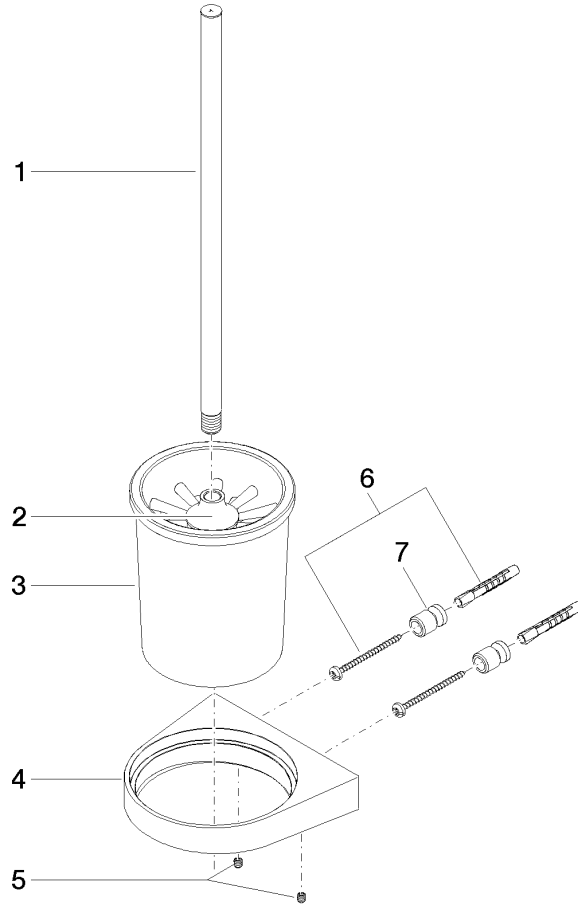

## EDITION PRO Toilet brush set wall model - Matte Black

---

83 900 626

- crystal glass
- brush, matte black
- width 126mm
- height 421 mm
- 119mm projection

	Matte Black	83 900 626-33
	Chrome	83 900 626-00
	Brushed Chrome	83 900 626-93

EDITION PRO Toilet brush set wall model - Matte Black

83 900 626

mm [inches]

**EDITION PRO Toilet brush set wall model - Matte Black**

83 900 626

Parts for other finishes can be found here: [Chrome](#)

**Spare parts list**

No.	Item Number	Name	Quantity used	Delivery time
1	90 20 97 507 00-33	handle	1	30
2	90 18 50 601 00 90	brush	1	2
3	90 90 04 008 00 82	glass	1	2
4	08 17 97 506-33	holder	1	30
5	90 31 11 030 00 90	pin	2	2
6	05 17 20 726 02 90	fixing set	1	2
7	08 17 20 726 90	holder	1	2