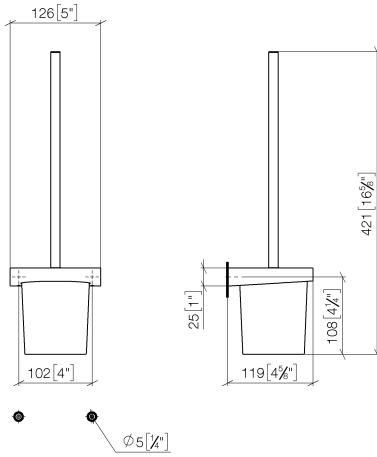

## EDITION PRO Toilet brush set wall model - Matte Black

---

83 900 626

- crystal glass
- brush, matte black
- width 126mm
- height 421 mm
- 119mm projection

	Matte Black	83 900 626-33
	Chrome	83 900 626-00
	Brushed Chrome	83 900 626-93

EDITION PRO Toilet brush set wall model - Matte Black

83 900 626

mm [inches]

**EDITION PRO Toilet brush set wall model - Matte Black**

83 900 626

Parts for other finishes can be found here: [Chrome](#)

**Spare parts list**

No.	Item Number	Name	Quantity used	Delivery time
1	90 20 97 507 00-33	handle	1	30
2	90 18 50 601 00 90	brush	1	2
3	90 90 04 008 00 82	glass	1	2
4	08 17 97 506-33	holder	1	30
5	90 31 11 030 00 90	pin	2	2
6	05 17 20 726 02 90	fixing set	1	2
7	08 17 20 726 90	holder	1	2