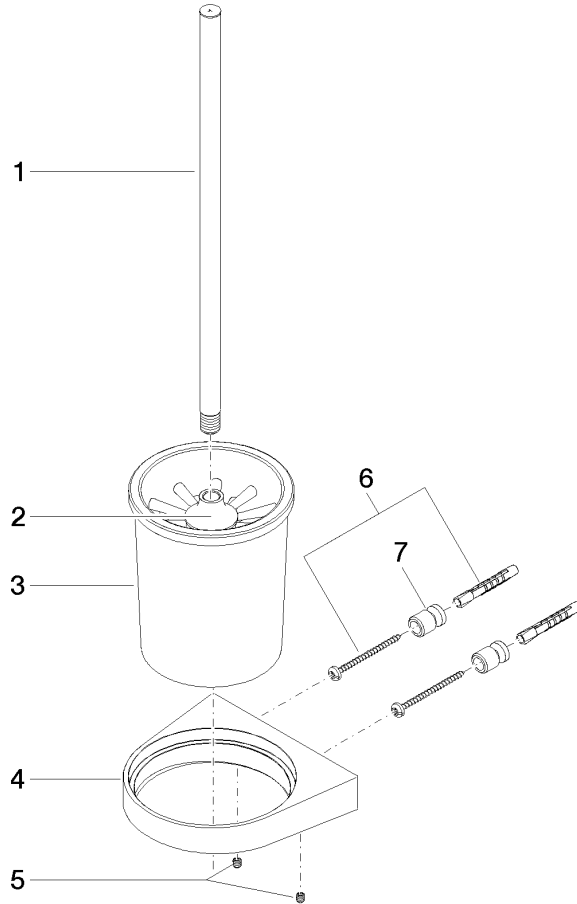

## EDITION PRO Toilet brush set wall model - Brushed Chrome

---

83 900 626

- crystal glass
- brush, matte black
- width 126mm
- height 421 mm
- 119mm projection

	Brushed Chrome	83 900 626-93
	Chrome	83 900 626-00
	Matte Black	83 900 626-33

EDITION PRO Toilet brush set wall model - Brushed Chrome

83 900 626

mm [inches]

**EDITION PRO Toilet brush set wall model - Brushed Chrome**

83 900 626

Parts for other finishes can be found here: [Chrome](#)

**Spare parts list**

No.	Item Number	Name	Quantity used	Delivery time
1	90 20 97 507 00-93	handle	1	20
2	90 18 50 601 00 90	brush	1	2
3	90 90 04 008 00 82	glass	1	2
4	08 17 97 506-93	holder	1	20
5	90 31 11 030 00 90	pin	2	2
6	05 17 20 726 02 90	fixing set	1	2
7	08 17 20 726 90	holder	1	2