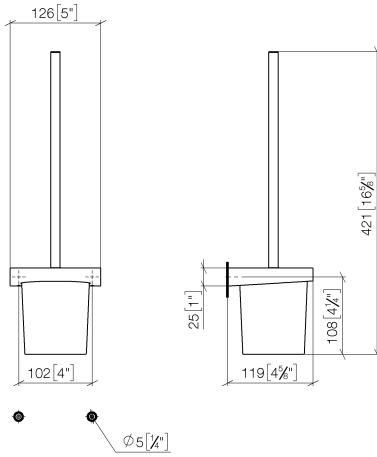

## EDITION PRO Toilet brush set wall model - Brushed Chrome

---

83 900 626

- crystal glass
- brush, matte black
- width 126mm
- height 421 mm
- 119mm projection

	Brushed Chrome	83 900 626-93
	Chrome	83 900 626-00
	Matte Black	83 900 626-33

EDITION PRO Toilet brush set wall model - Brushed Chrome

83 900 626

mm [inches]

**EDITION PRO Toilet brush set wall model - Brushed Chrome**

83 900 626

Parts for other finishes can be found here: [Chrome](#)

**Spare parts list**

No.	Item Number	Name	Quantity used	Delivery time
1	90 20 97 507 00-93	handle	1	20
2	90 18 50 601 00 90	brush	1	2
3	90 90 04 008 00 82	glass	1	2
4	08 17 97 506-93	holder	1	20
5	90 31 11 030 00 90	pin	2	2
6	05 17 20 726 02 90	fixing set	1	2
7	08 17 20 726 90	holder	1	2