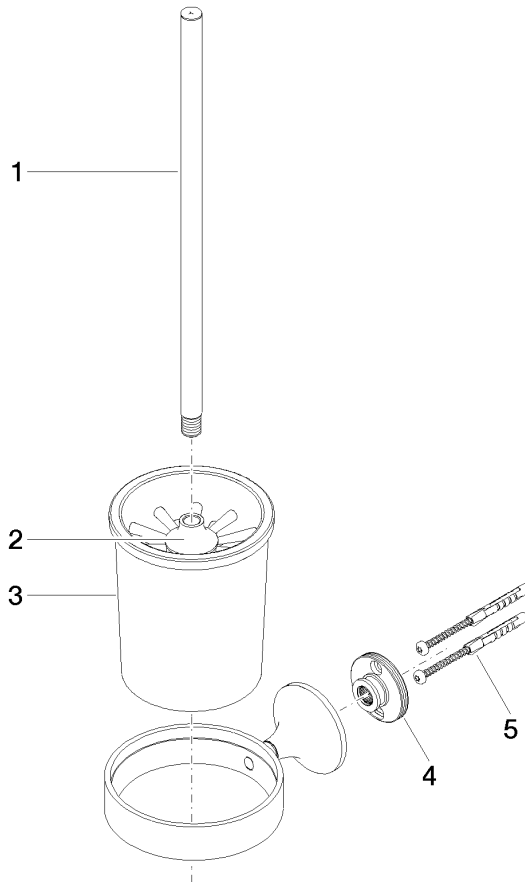

83 900 809

- crystal glass brush holder, matte
- brush, matte black
- width 110mm
- height 421 mm
- 158mm projection

	Chrome	83 900 809-00
	Brushed Platinum	83 900 809-06
	Platinum	83 900 809-08
	Dark Chrome	83 900 809-19
	Brushed Durabronze (23kt Gold)	83 900 809-28
	Brushed Bronze	83 900 809-42
	Brushed Champagne (22kt Gold)	83 900 809-46
	Champagne (22kt Gold)	83 900 809-47
	Brushed Dark Platinum	83 900 809-99

83 900 809

mm [inches]

83 900 809

Product version from 3/13/2017 to 8/29/2019

Product version from 8/29/2019

Parts for other finishes can be found here: Brushed Platinum

VAIA Toilet brush set wall model - Chrome

VAIA

83 900 809

Spare parts list

Product version from 3/13/2017 to 8/29/2019

Product version from 8/29/2019

No.	Item Number	Name	Quantity used	Delivery time
	90 20 97 507 00-00	handle	5	10