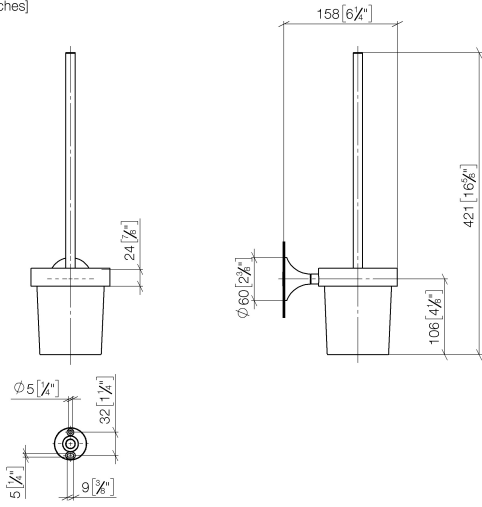

83 900 809

- crystal glass brush holder, matte
- brush, matte black
- width 110mm
- height 421 mm
- 158mm projection

	Chrome	83 900 809-00
	Brushed Platinum	83 900 809-06
	Platinum	83 900 809-08
	Dark Chrome	83 900 809-19
	Brushed Durabronze (23kt Gold)	83 900 809-28
	Brushed Bronze	83 900 809-42
	Brushed Champagne (22kt Gold)	83 900 809-46
	Champagne (22kt Gold)	83 900 809-47
	Brushed Dark Platinum	83 900 809-99

83 900 809

mm [inches]

83 900 809

Product version from 3/13/2017 to 8/29/2019

Product version from 8/29/2019

Parts for other finishes can be found here: Brushed Platinum

VAIA Toilet brush set wall model - Chrome

VAIA

83 900 809

Spare parts list

Product version from 3/13/2017 to 8/29/2019

Product version from 8/29/2019

No.	Item Number	Name	Quantity used	Delivery time
	90 20 97 507 00-00	handle	5	10