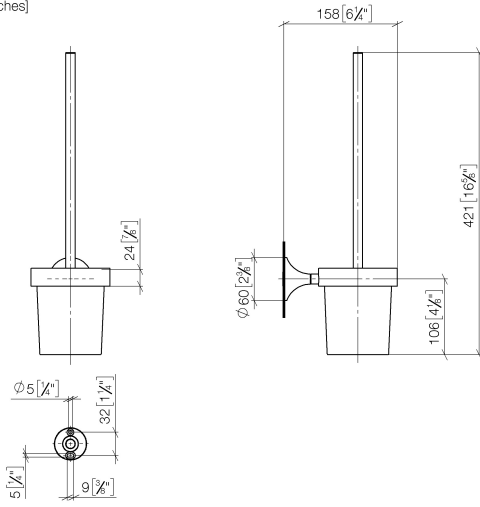

83 900 809

- crystal glass brush holder, matte
- brush, matte black
- width 110mm
- height 421 mm
- 158mm projection

	Brushed Champagne (22kt Gold)	83 900 809-46
	Chrome	83 900 809-00
	Brushed Platinum	83 900 809-06
	Platinum	83 900 809-08
	Dark Chrome	83 900 809-19
	Brushed Durabronze (23kt Gold)	83 900 809-28
	Brushed Bronze	83 900 809-42
	Champagne (22kt Gold)	83 900 809-47
	Brushed Dark Platinum	83 900 809-99

83 900 809

mm [inches]

83 900 809

Product version from 8/29/2019

Parts for other
finishes can be found
here: [Chrome](#)

VAIA Toilet brush set wall model - Brushed Champagne (22kt Gold)

VAIA

83 900 809

Spare parts list

Product version from 8/29/2019

No.	Item Number	Name	Quantity used	Delivery time
	90 20 97 507 00-46	handle	5	30