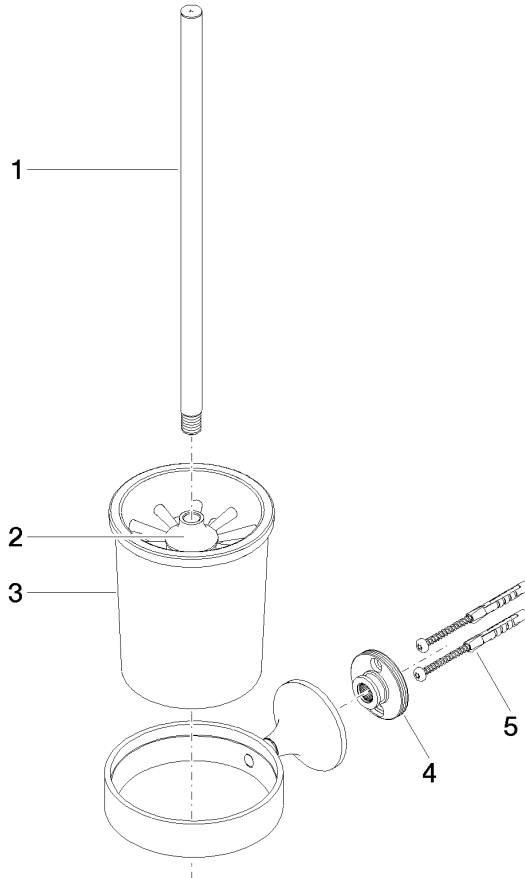

83 900 809

- crystal glass brush holder, matte
- brush, matte black
- width 110mm
- height 421 mm
- 158mm projection

	Brushed Champagne (22kt Gold)	83 900 809-46
	Chrome	83 900 809-00
	Brushed Platinum	83 900 809-06
	Platinum	83 900 809-08
	Dark Chrome	83 900 809-19
	Brushed Durabronze (23kt Gold)	83 900 809-28
	Brushed Bronze	83 900 809-42
	Champagne (22kt Gold)	83 900 809-47
	Brushed Dark Platinum	83 900 809-99

83 900 809

mm [inches]

83 900 809

Product version from 8/29/2019

Parts for other
finishes can be found
here: [Chrome](#)

VAIA Toilet brush set wall model - Brushed Champagne (22kt Gold)

VAIA

83 900 809

Spare parts list

Product version from 8/29/2019

No.	Item Number	Name	Quantity used	Delivery time
	90 20 97 507 00-46	handle	5	30