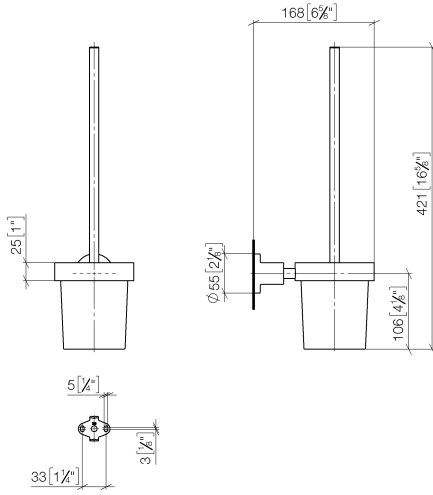

83 900 892

- crystal glass brush holder, matte
- brush, matte black
- width 110mm
- height 415 mm
- 180mm projection

	Chrome	83 900 892-00
	Brushed Platinum	83 900 892-06
	Platinum	83 900 892-08
	Dark Chrome	83 900 892-19
	Brushed Durabronze (23kt Gold)	83 900 892-28
	Matte Black	83 900 892-33
	Brushed Bronze	83 900 892-42
	Brushed Champagne (22kt Gold)	83 900 892-46
	Champagne (22kt Gold)	83 900 892-47
	Brushed Chrome	83 900 892-93
	Brushed Dark Platinum	83 900 892-99

83 900 892

mm [inches]

83 900 892

Product version from 4/1/2024

Parts for other finishes can be found here: [Brushed Platinum](#)

TARA Toilet brush set wall model - Chrome

TARA

83 900 892

Spare parts list

Product version from 4/1/2024

No.	Item Number	Name	Quantity used	Delivery time
	90 20 97 507 00-00	handle	11	10