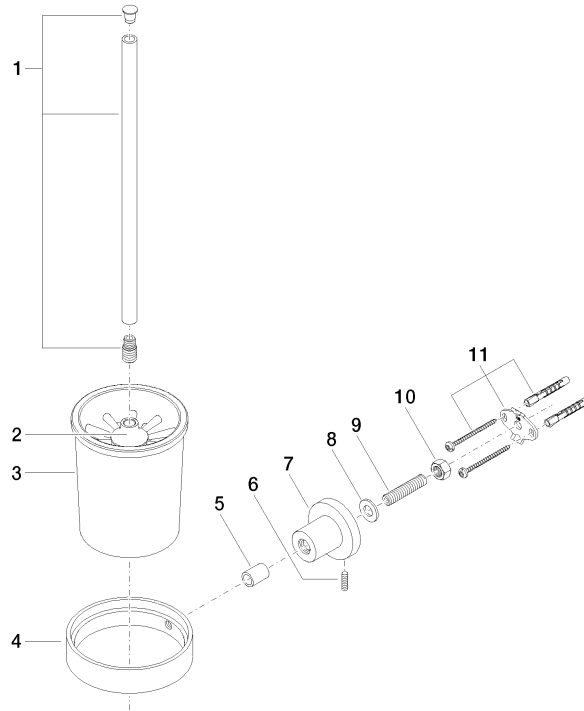

83 900 892

- crystal glass brush holder, matte
- brush, matte black
- width 110mm
- height 415 mm
- 180mm projection

	Chrome	83 900 892-00
	Brushed Platinum	83 900 892-06
	Platinum	83 900 892-08
	Dark Chrome	83 900 892-19
	Brushed Durabronze (23kt Gold)	83 900 892-28
	Matte Black	83 900 892-33
	Brushed Bronze	83 900 892-42
	Brushed Champagne (22kt Gold)	83 900 892-46
	Champagne (22kt Gold)	83 900 892-47
	Brushed Chrome	83 900 892-93
	Brushed Dark Platinum	83 900 892-99

83 900 892

mm [inches]

83 900 892

Product version from 4/1/2024

Parts for other finishes can be found here: [Brushed Platinum](#)

TARA Toilet brush set wall model - Chrome

TARA

83 900 892

Spare parts list

Product version from 4/1/2024

No.	Item Number	Name	Quantity used	Delivery time
	90 20 97 507 00-00	handle	11	10