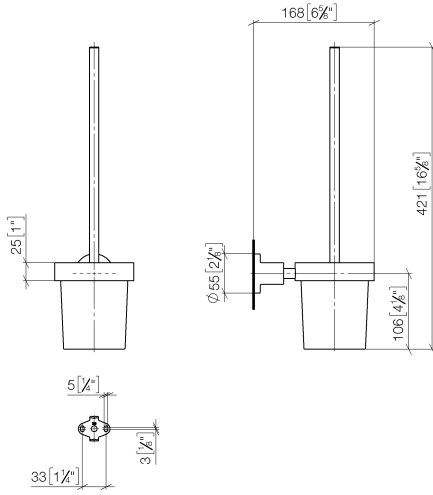

83 900 892

- crystal glass brush holder, matte
- brush, matte black
- width 110mm
- height 415 mm
- 180mm projection

	Platinum	83 900 892-08
	Chrome	83 900 892-00
	Brushed Platinum	83 900 892-06
	Dark Chrome	83 900 892-19
	Brushed Durabronze (23kt Gold)	83 900 892-28
	Matte Black	83 900 892-33
	Brushed Bronze	83 900 892-42
	Brushed Champagne (22kt Gold)	83 900 892-46
	Champagne (22kt Gold)	83 900 892-47
	Brushed Chrome	83 900 892-93
	Brushed Dark Platinum	83 900 892-99

83 900 892

mm [inches]

83 900 892

Product version from 4/1/2024

Parts for other finishes can be found here: [Chrome](#)

83 900 892

Spare parts list

Product version from 4/1/2024

No.	Item Number	Name	Quantity used	Delivery time
	90 20 97 507 00-08	handle	11	40