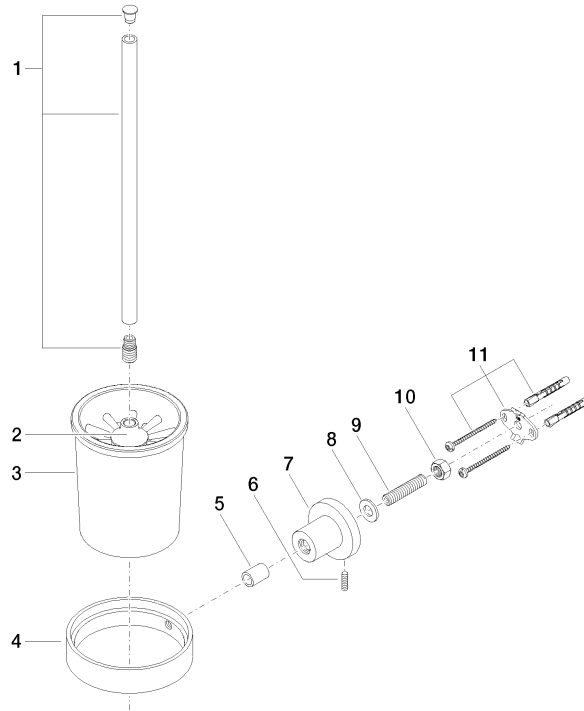

83 900 892

- crystal glass brush holder, matte
- brush, matte black
- width 110mm
- height 415 mm
- 180mm projection

	Platinum	83 900 892-08
	Chrome	83 900 892-00
	Brushed Platinum	83 900 892-06
	Dark Chrome	83 900 892-19
	Brushed Durabronze (23kt Gold)	83 900 892-28
	Matte Black	83 900 892-33
	Brushed Bronze	83 900 892-42
	Brushed Champagne (22kt Gold)	83 900 892-46
	Champagne (22kt Gold)	83 900 892-47
	Brushed Chrome	83 900 892-93
	Brushed Dark Platinum	83 900 892-99

83 900 892

mm [inches]

83 900 892

Product version from 4/1/2024

Parts for other finishes can be found here: [Chrome](#)

83 900 892

Spare parts list

Product version from 4/1/2024

No.	Item Number	Name	Quantity used	Delivery time
	90 20 97 507 00-08	handle	11	40