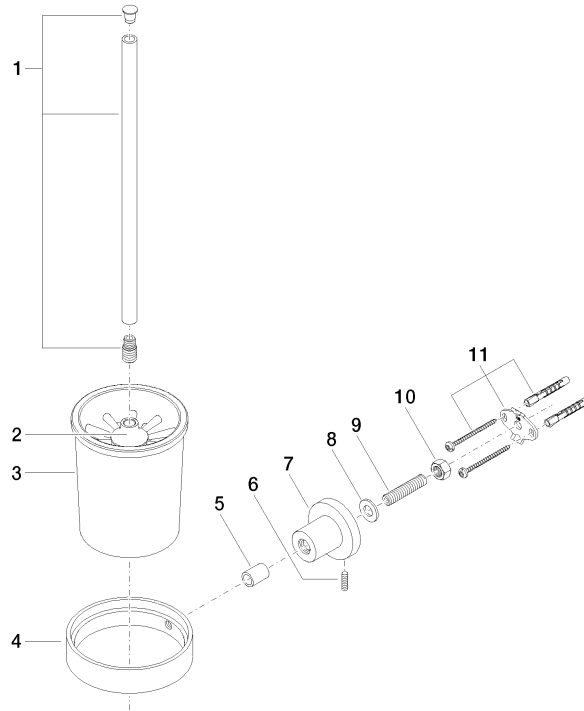

TARA Toilet brush set wall model - Brushed Champagne (22kt Gold)

TARA

83 900 892

- crystal glass brush holder, matte
- brush, matte black
- width 110mm
- height 415 mm
- 180mm projection

	Brushed Champagne (22kt Gold)	83 900 892-46
	Chrome	83 900 892-00
	Brushed Platinum	83 900 892-06
	Platinum	83 900 892-08
	Dark Chrome	83 900 892-19
	Brushed Durabronze (23kt Gold)	83 900 892-28
	Matte Black	83 900 892-33
	Brushed Bronze	83 900 892-42
	Champagne (22kt Gold)	83 900 892-47
	Brushed Chrome	83 900 892-93
	Brushed Dark Platinum	83 900 892-99

83 900 892

mm [inches]

83 900 892

Product version from 4/1/2024

Parts for other finishes can be found here: [Chrome](#)

TARA Toilet brush set wall model - Brushed Champagne (22kt Gold)

TARA

83 900 892

Spare parts list

Product version from 4/1/2024

No.	Item Number	Name	Quantity used	Delivery time
	90 20 97 507 00-46	handle	11	30