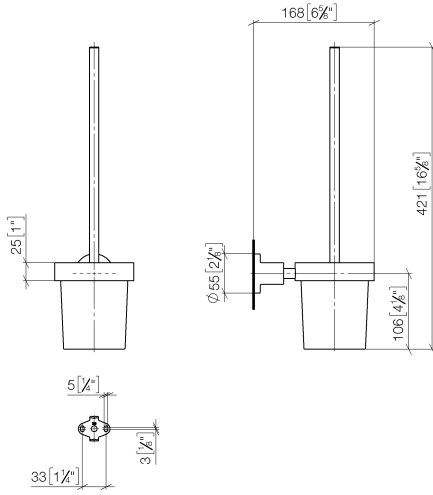

TARA Toilet brush set wall model - Brushed Champagne (22kt Gold)

TARA

83 900 892

- crystal glass brush holder, matte
- brush, matte black
- width 110mm
- height 415 mm
- 180mm projection

	Brushed Champagne (22kt Gold)	83 900 892-46
	Chrome	83 900 892-00
	Brushed Platinum	83 900 892-06
	Platinum	83 900 892-08
	Dark Chrome	83 900 892-19
	Brushed Durabronze (23kt Gold)	83 900 892-28
	Matte Black	83 900 892-33
	Brushed Bronze	83 900 892-42
	Champagne (22kt Gold)	83 900 892-47
	Brushed Chrome	83 900 892-93
	Brushed Dark Platinum	83 900 892-99

83 900 892

mm [inches]

83 900 892

Product version from 4/1/2024

Parts for other finishes can be found here: [Chrome](#)

TARA Toilet brush set wall model - Brushed Champagne (22kt Gold)

TARA

83 900 892

Spare parts list

Product version from 4/1/2024

No.	Item Number	Name	Quantity used	Delivery time
	90 20 97 507 00-46	handle	11	30