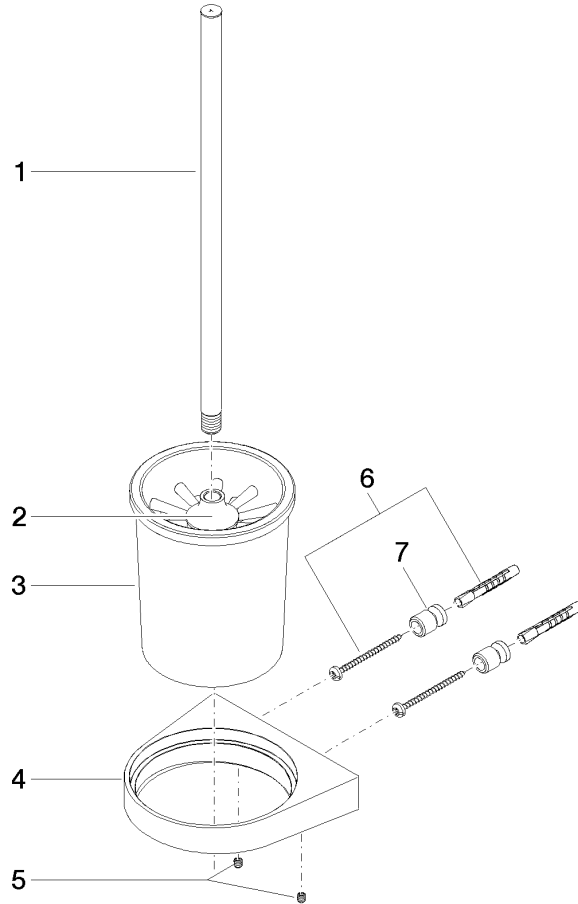

## Toilet brush set wall model - Brushed Durabronz (23kt Gold)

83 900 970 Product version from 7/1/2023

- crystal glass
- brush, matte black
- width 126mm
- height 415 mm
- 120mm projection

	Brushed Durabronz (23kt Gold)	83 900 970-28
	Chrome	83 900 970-00
	Brushed Platinum	83 900 970-06
	Dark Chrome	83 900 970-19
	Light Gold	83 900 970-26
	Brushed Light Gold	83 900 970-27
	Matte Black	83 900 970-33
	Brushed Bronze	83 900 970-42
	Brushed Champagne (22kt Gold)	83 900 970-46
	Champagne (22kt Gold)	83 900 970-47
	Brushed Chrome	83 900 970-93
	Brushed Dark Platinum	83 900 970-99

## Toilet brush set wall model - Brushed Durabronz (23kt Gold)

83 900 970 Product version from 7/1/2023

mm [inches]

**Toilet brush set wall model - Brushed Durabrass (23kt Gold)**

83 900 970 Product version from 7/1/2023

Parts for other finishes can be found here: [Chrome](#)

**Spare parts list**

No.	Item Number	Name	Quantity used	Delivery time
1	90 20 97 507 00-28	handle	1	20
2	90 18 50 601 00 90	brush	1	2
3	90 90 04 008 00 82	glass	1	2
4	08 17 97 506-28	holder	1	20
5	90 31 11 030 00 90	pin	2	2
6	05 17 20 726 02 90	fixing set	1	2
7	08 17 20 726 90	holder	2	2