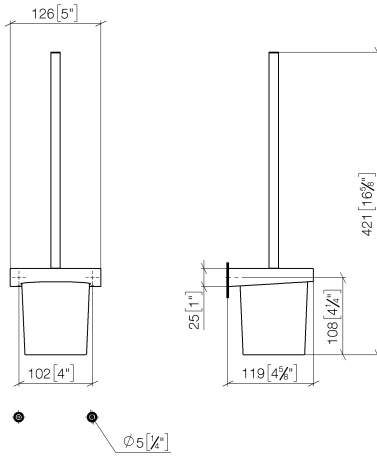

## Toilet brush set wall model - Brushed Durabronz (23kt Gold)

83 900 970 Product version from 7/1/2023

- crystal glass
- brush, matte black
- width 126mm
- height 415 mm
- 120mm projection

	Brushed Durabronz (23kt Gold)	83 900 970-28
	Chrome	83 900 970-00
	Brushed Platinum	83 900 970-06
	Dark Chrome	83 900 970-19
	Light Gold	83 900 970-26
	Brushed Light Gold	83 900 970-27
	Matte Black	83 900 970-33
	Brushed Bronze	83 900 970-42
	Brushed Champagne (22kt Gold)	83 900 970-46
	Champagne (22kt Gold)	83 900 970-47
	Brushed Chrome	83 900 970-93
	Brushed Dark Platinum	83 900 970-99

## Toilet brush set wall model - Brushed Durabronz (23kt Gold)

83 900 970 Product version from 7/1/2023

mm [inches]

**Toilet brush set wall model - Brushed Durabrass (23kt Gold)**

83 900 970 Product version from 7/1/2023