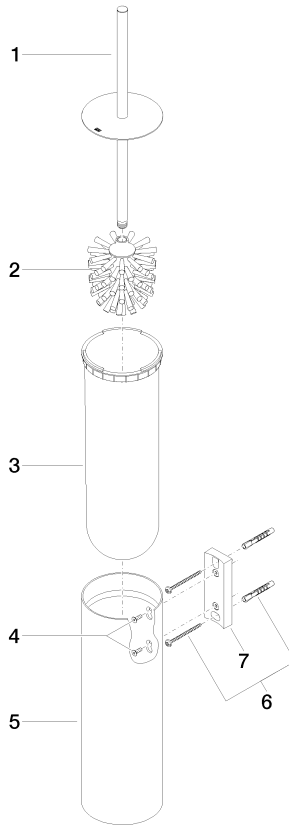

Toilet brush set wall model - Chrome

83 910 979 Product version from 10/1/2023

- brush, matte black
- width 100mm
- height 456 mm
- 110mm projection

	Chrome	83 910 979-00
	Brushed Platinum	83 910 979-06
	Platinum	83 910 979-08
	Dark Chrome	83 910 979-19
	Light Gold	83 910 979-26
	Brushed Light Gold	83 910 979-27
	Brushed Durabronze (23kt Gold)	83 910 979-28
	Matte Black	83 910 979-33
	Brushed Bronze	83 910 979-42
	Brushed Champagne (22kt Gold)	83 910 979-46
	Brushed Chrome	83 910 979-93
	Brushed Dark Platinum	83 910 979-99

Toilet brush set wall model - Chrome

83 910 979 Product version from 10/1/2023

Toilet brush set wall model - Chrome

83 910 979 Product version from 10/1/2023

Parts for other
finishes can be found
here: Brushed
Platinum

Spare parts list

No.	Item Number	Name	Quantity used	Delivery time
1	90 20 97 505 01-00	handle	1	10
2	90 18 50 601 00 90	brush	1	2
3	08 18 40 524 90	insert	1	2
4	90 30 30 014 00 90	screw	1	2
5	08 23 01 503-00	casing	1	10
6	05 30 31 025 00 90	fixing set	2	2
7	05 18 40 287 00 90	holder	1	2