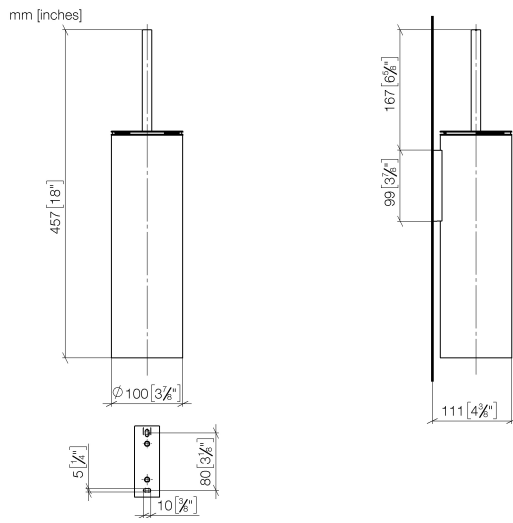

Toilet brush set wall model - Chrome

83 910 979 Product version from 10/1/2023

- brush, matte black
- width 100mm
- height 456 mm
- 110mm projection

	Chrome	83 910 979-00
	Brushed Platinum	83 910 979-06
	Platinum	83 910 979-08
	Dark Chrome	83 910 979-19
	Light Gold	83 910 979-26
	Brushed Light Gold	83 910 979-27
	Brushed Durabronze (23kt Gold)	83 910 979-28
	Matte Black	83 910 979-33
	Brushed Bronze	83 910 979-42
	Brushed Champagne (22kt Gold)	83 910 979-46
	Brushed Chrome	83 910 979-93
	Brushed Dark Platinum	83 910 979-99

Toilet brush set wall model - Chrome

83 910 979 Product version from 10/1/2023

Toilet brush set wall model - Chrome

83 910 979 Product version from 10/1/2023

Parts for other
finishes can be found
here: Brushed
Platinum

Spare parts list

No.	Item Number	Name	Quantity used	Delivery time
1	90 20 97 505 01-00	handle	1	10
2	90 18 50 601 00 90	brush	1	2
3	08 18 40 524 90	insert	1	2
4	90 30 30 014 00 90	screw	1	2
5	08 23 01 503-00	casing	1	10
6	05 30 31 025 00 90	fixing set	2	2
7	05 18 40 287 00 90	holder	1	2