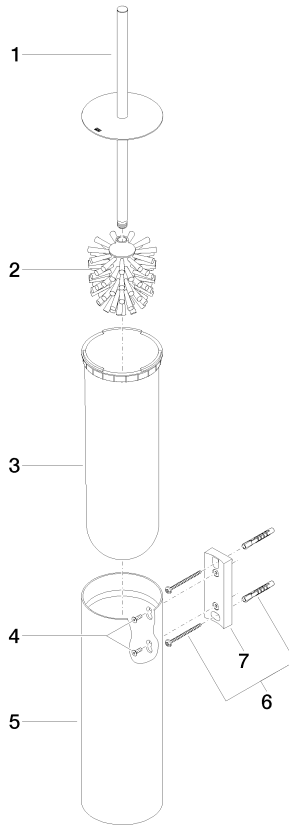

## Toilet brush set wall model - Platinum

83 910 979 Product version from 10/1/2023

- brush, matte black
- width 100mm
- height 456 mm
- 110mm projection

	Platinum	83 910 979-08
	Chrome	83 910 979-00
	Brushed Platinum	83 910 979-06
	Dark Chrome	83 910 979-19
	Light Gold	83 910 979-26
	Brushed Light Gold	83 910 979-27
	Brushed Durabronze (23kt Gold)	83 910 979-28
	Matte Black	83 910 979-33
	Brushed Bronze	83 910 979-42
	Brushed Champagne (22kt Gold)	83 910 979-46
	Brushed Chrome	83 910 979-93
	Brushed Dark Platinum	83 910 979-99

## Toilet brush set wall model - Platinum

83 910 979 Product version from 10/1/2023

## Toilet brush set wall model - Platinum

83 910 979 Product version from 10/1/2023

Parts for other finishes can be found here: [Chrome](#)

### Spare parts list

No.	Item Number	Name	Quantity used	Delivery time
1	90 20 97 505 01-08	handle	1	40
2	90 18 50 601 00 90	brush	1	2
3	08 18 40 524 90	insert	1	2
4	90 30 30 014 00 90	screw	1	2
5	08 23 01 503-08	casing	1	40
6	05 30 31 025 00 90	fixing set	2	2
7	05 18 40 287 00 90	holder	1	2