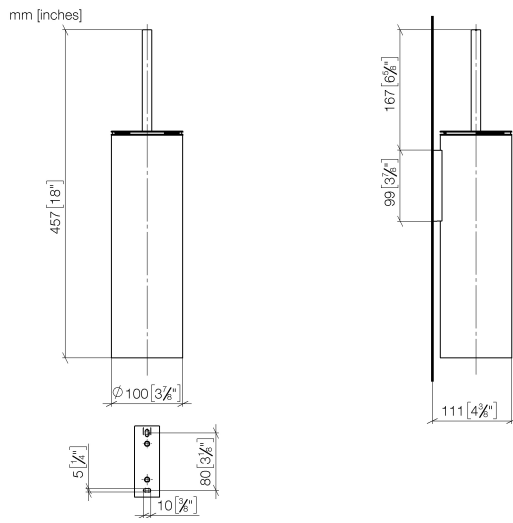

## Toilet brush set wall model - Platinum

83 910 979 Product version from 10/1/2023

- brush, matte black
- width 100mm
- height 456 mm
- 110mm projection

	Platinum	83 910 979-08
	Chrome	83 910 979-00
	Brushed Platinum	83 910 979-06
	Dark Chrome	83 910 979-19
	Light Gold	83 910 979-26
	Brushed Light Gold	83 910 979-27
	Brushed Durabronze (23kt Gold)	83 910 979-28
	Matte Black	83 910 979-33
	Brushed Bronze	83 910 979-42
	Brushed Champagne (22kt Gold)	83 910 979-46
	Brushed Chrome	83 910 979-93
	Brushed Dark Platinum	83 910 979-99

## Toilet brush set wall model - Platinum

83 910 979 Product version from 10/1/2023

## Toilet brush set wall model - Platinum

83 910 979 Product version from 10/1/2023

Parts for other finishes can be found here: [Chrome](#)

### Spare parts list

No.	Item Number	Name	Quantity used	Delivery time
1	90 20 97 505 01-08	handle	1	40
2	90 18 50 601 00 90	brush	1	2
3	08 18 40 524 90	insert	1	2
4	90 30 30 014 00 90	screw	1	2
5	08 23 01 503-08	casing	1	40
6	05 30 31 025 00 90	fixing set	2	2
7	05 18 40 287 00 90	holder	1	2