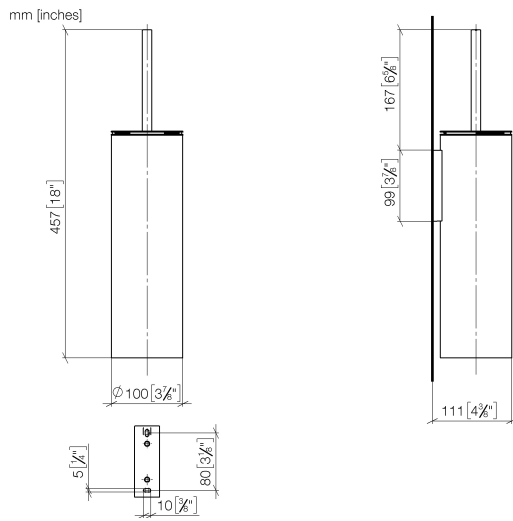

**Toilet brush set wall model - Dark Chrome**

83 910 979

- brush, matte black
- width 100mm
- height 456 mm
- 110mm projection

	Dark Chrome	83 910 979-19
	Chrome	83 910 979-00
	Brushed Platinum	83 910 979-06
	Platinum	83 910 979-08
	Light Gold	83 910 979-26
	Brushed Light Gold	83 910 979-27
	Brushed Durabronze (23kt Gold)	83 910 979-28
	Matte Black	83 910 979-33
	Brushed Bronze	83 910 979-42
	Brushed Champagne (22kt Gold)	83 910 979-46
	Brushed Chrome	83 910 979-93
	Brushed Dark Platinum	83 910 979-99

## Toilet brush set wall model - Dark Chrome

83 910 979

## Toilet brush set wall model - Dark Chrome

---

83 910 979

Parts for other  
finishes can be found  
here: [Chrome](#)