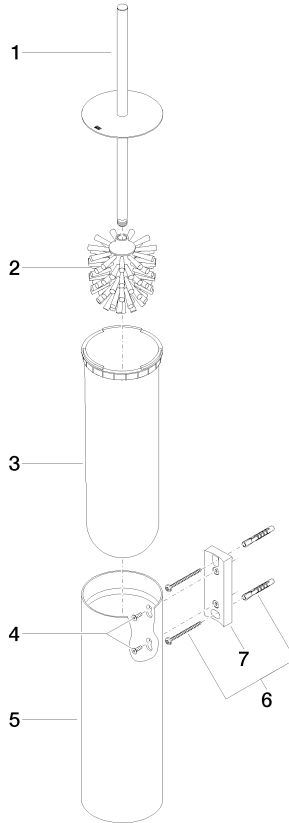

## Toilet brush set wall model - Brushed Durabronz (23kt Gold)

83 910 979 Product version from 10/1/2023

- brush, matte black
- width 100mm
- height 456 mm
- 110mm projection

	Brushed Durabronz (23kt Gold)	83 910 979-28
	Chrome	83 910 979-00
	Brushed Platinum	83 910 979-06
	Platinum	83 910 979-08
	Dark Chrome	83 910 979-19
	Light Gold	83 910 979-26
	Brushed Light Gold	83 910 979-27
	Matte Black	83 910 979-33
	Brushed Bronze	83 910 979-42
	Brushed Champagne (22kt Gold)	83 910 979-46
	Brushed Chrome	83 910 979-93
	Brushed Dark Platinum	83 910 979-99

## Toilet brush set wall model - Brushed Durabronz (23kt Gold)

83 910 979 Product version from 10/1/2023

**Toilet brush set wall model - Brushed Durabronz (23kt Gold)**

83 910 979 Product version from 10/1/2023

Parts for other finishes can be found here: [Chrome](#)

**Spare parts list**

No.	Item Number	Name	Quantity used	Delivery time
1	90 20 97 505 01-28	handle	1	20
2	90 18 50 601 00 90	brush	1	2
3	08 18 40 524 90	insert	1	2
4	90 30 30 014 00 90	screw	1	2
5	08 23 01 503-28	casing	1	20
6	05 30 31 025 00 90	fixing set	2	2
7	05 18 40 287 00 90	holder	1	2