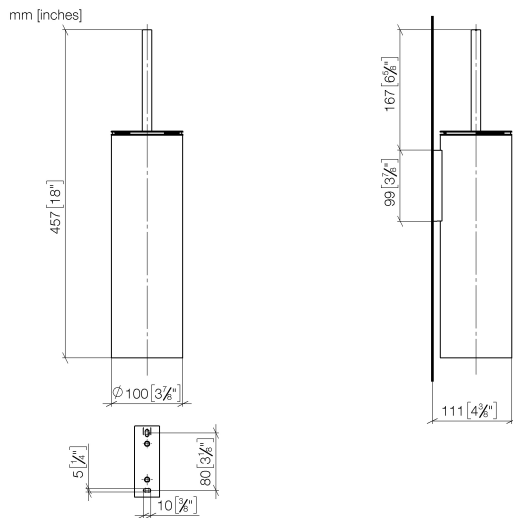

## Toilet brush set wall model - Brushed Durabronz (23kt Gold)

83 910 979 Product version from 10/1/2023

- brush, matte black
- width 100mm
- height 456 mm
- 110mm projection

	Brushed Durabronz (23kt Gold)	83 910 979-28
	Chrome	83 910 979-00
	Brushed Platinum	83 910 979-06
	Platinum	83 910 979-08
	Dark Chrome	83 910 979-19
	Light Gold	83 910 979-26
	Brushed Light Gold	83 910 979-27
	Matte Black	83 910 979-33
	Brushed Bronze	83 910 979-42
	Brushed Champagne (22kt Gold)	83 910 979-46
	Brushed Chrome	83 910 979-93
	Brushed Dark Platinum	83 910 979-99

## Toilet brush set wall model - Brushed Durabronz (23kt Gold)

83 910 979 Product version from 10/1/2023

**Toilet brush set wall model - Brushed Durabronz (23kt Gold)**

83 910 979 Product version from 10/1/2023