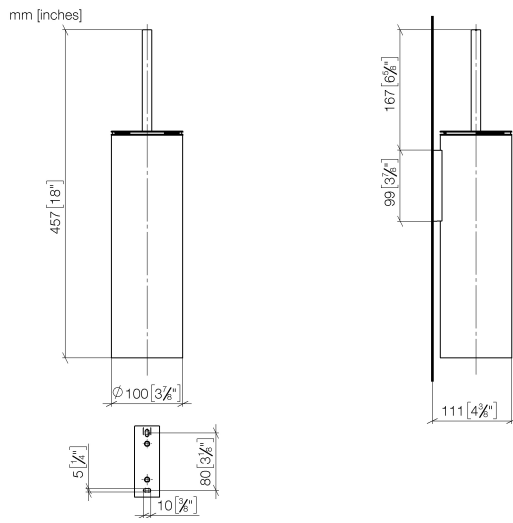

Toilet brush set wall model - Matte Black

83 910 979 Product version from 10/1/2023

- brush, matte black
- width 100mm
- height 456 mm
- 110mm projection

	Matte Black	83 910 979-33
	Chrome	83 910 979-00
	Brushed Platinum	83 910 979-06
	Platinum	83 910 979-08
	Dark Chrome	83 910 979-19
	Light Gold	83 910 979-26
	Brushed Light Gold	83 910 979-27
	Brushed Durabronze (23kt Gold)	83 910 979-28
	Brushed Bronze	83 910 979-42
	Brushed Champagne (22kt Gold)	83 910 979-46
	Brushed Chrome	83 910 979-93
	Brushed Dark Platinum	83 910 979-99

Toilet brush set wall model - Matte Black

83 910 979 Product version from 10/1/2023

Toilet brush set wall model - Matte Black

83 910 979 Product version from 10/1/2023

Parts for other finishes can be found here: [Chrome](#)

Spare parts list

No.	Item Number	Name	Quantity used	Delivery time
1	90 20 97 505 01-33	handle	1	30
2	90 18 50 601 00 90	brush	1	2
3	08 18 40 524 90	insert	1	2
4	90 30 30 014 00 90	screw	1	2
5	08 23 01 503-33	casing	1	30
6	05 30 31 025 00 90	fixing set	2	2
7	05 18 40 287 00 90	holder	1	2