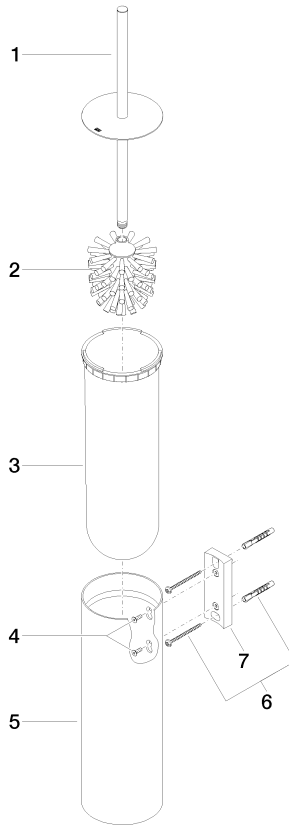

Toilet brush set wall model - Matte Black

83 910 979 Product version from 10/1/2023

- brush, matte black
- width 100mm
- height 456 mm
- 110mm projection

	Matte Black	83 910 979-33
	Chrome	83 910 979-00
	Brushed Platinum	83 910 979-06
	Platinum	83 910 979-08
	Dark Chrome	83 910 979-19
	Light Gold	83 910 979-26
	Brushed Light Gold	83 910 979-27
	Brushed Durabronze (23kt Gold)	83 910 979-28
	Brushed Bronze	83 910 979-42
	Brushed Champagne (22kt Gold)	83 910 979-46
	Brushed Chrome	83 910 979-93
	Brushed Dark Platinum	83 910 979-99

Toilet brush set wall model - Matte Black

83 910 979 Product version from 10/1/2023

Toilet brush set wall model - Matte Black

83 910 979 Product version from 10/1/2023

Parts for other finishes can be found here: [Chrome](#)

Spare parts list

No.	Item Number	Name	Quantity used	Delivery time
1	90 20 97 505 01-33	handle	1	30
2	90 18 50 601 00 90	brush	1	2
3	08 18 40 524 90	insert	1	2
4	90 30 30 014 00 90	screw	1	2
5	08 23 01 503-33	casing	1	30
6	05 30 31 025 00 90	fixing set	2	2
7	05 18 40 287 00 90	holder	1	2