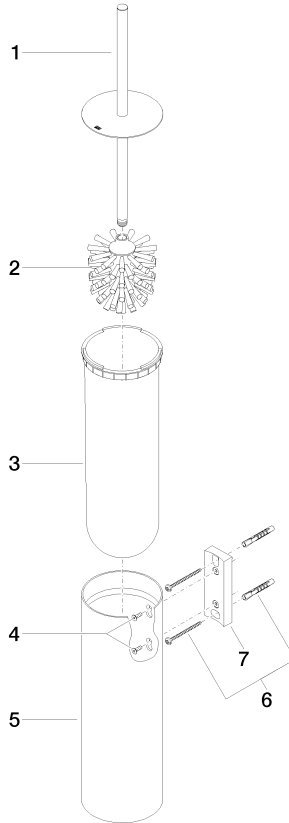

## Toilet brush set wall model - Brushed Champagne (22kt Gold)

83 910 979 Product version from 10/1/2023

- brush, matte black
- width 100mm
- height 456 mm
- 110mm projection

	Brushed Champagne (22kt Gold)	83 910 979-46
	Chrome	83 910 979-00
	Brushed Platinum	83 910 979-06
	Platinum	83 910 979-08
	Dark Chrome	83 910 979-19
	Light Gold	83 910 979-26
	Brushed Light Gold	83 910 979-27
	Brushed Durabronze (23kt Gold)	83 910 979-28
	Matte Black	83 910 979-33
	Brushed Bronze	83 910 979-42
	Brushed Chrome	83 910 979-93
	Brushed Dark Platinum	83 910 979-99

## Toilet brush set wall model - Brushed Champagne (22kt Gold)

83 910 979 Product version from 10/1/2023

**Toilet brush set wall model - Brushed Champagne (22kt Gold)**

83 910 979 Product version from 10/1/2023

Parts for other finishes can be found here: [Chrome](#)

**Spare parts list**

No.	Item Number	Name	Quantity used	Delivery time
1	90 20 97 505 01-46	handle	1	30
2	90 18 50 601 00 90	brush	1	2
3	08 18 40 524 90	insert	1	2
4	90 30 30 014 00 90	screw	1	2
5	08 23 01 503-46	casing	1	30
6	05 30 31 025 00 90	fixing set	2	2
7	05 18 40 287 00 90	holder	1	2