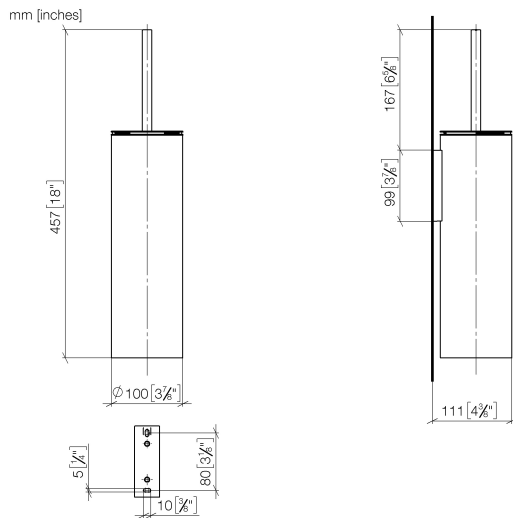

## Toilet brush set wall model - Brushed Champagne (22kt Gold)

83 910 979 Product version from 10/1/2023

- brush, matte black
- width 100mm
- height 456 mm
- 110mm projection

	Brushed Champagne (22kt Gold)	83 910 979-46
	Chrome	83 910 979-00
	Brushed Platinum	83 910 979-06
	Platinum	83 910 979-08
	Dark Chrome	83 910 979-19
	Light Gold	83 910 979-26
	Brushed Light Gold	83 910 979-27
	Brushed Durabronze (23kt Gold)	83 910 979-28
	Matte Black	83 910 979-33
	Brushed Bronze	83 910 979-42
	Brushed Chrome	83 910 979-93
	Brushed Dark Platinum	83 910 979-99

## Toilet brush set wall model - Brushed Champagne (22kt Gold)

83 910 979 Product version from 10/1/2023

**Toilet brush set wall model - Brushed Champagne (22kt Gold)**

83 910 979 Product version from 10/1/2023