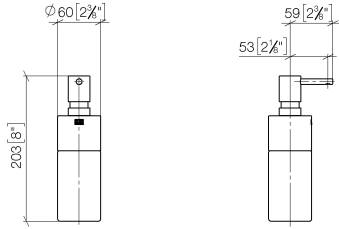

## Dispenser free-standing model - Brushed Bronze

84 435 970 Product version from 4/1/2024

- bottle made of crystal glass, matt
- width 60mm
- height 200 mm
- 250 ml bottle
- 59mm projection

Fits ELIO, ENO, MEM, META SQUARE, SYNC, TARA and TARA ULTRA

## Dispenser free-standing model - Brushed Bronze

---

84 435 970 Product version from 4/1/2024

mm [inches]

### Spare parts list

No.	Item Number	Name	Quantity used	Delivery time
1	90 10 10 535 00-42	dispenser	1	50
2	08 10 10 499 90	Immersion tube for lotion dispenser Ø 8 x 1 x 100 mm -	1	2
3	90 10 10 524 00-42	base	1	30
4	90 90 04 001 00 82	glass	1	2