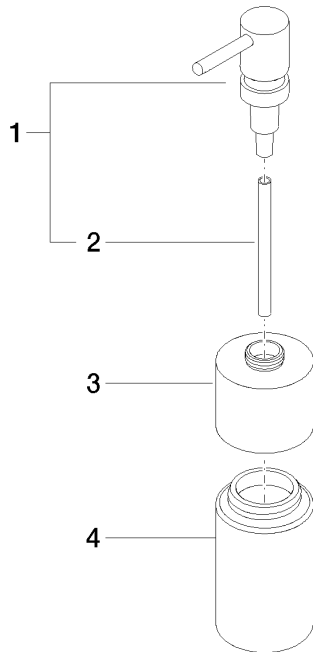

## Dispenser free-standing model - Brushed Bronze

84 435 970 Product version from 4/1/2024

- bottle made of crystal glass, matt
- width 60mm
- height 200 mm
- 250 ml bottle
- 59mm projection

Fits ELIO, ENO, MEM, META SQUARE, SYNC, TARA and TARA ULTRA

## Dispenser free-standing model - Brushed Bronze

---

84 435 970 Product version from 4/1/2024

mm [inches]

### Spare parts list

No.	Item Number	Name	Quantity used	Delivery time
1	90 10 10 535 00-42	dispenser	1	50
2	08 10 10 499 90	Immersion tube for lotion dispenser Ø 8 x 1 x 100 mm -	1	2
3	90 10 10 524 00-42	base	1	30
4	90 90 04 001 00 82	glass	1	2