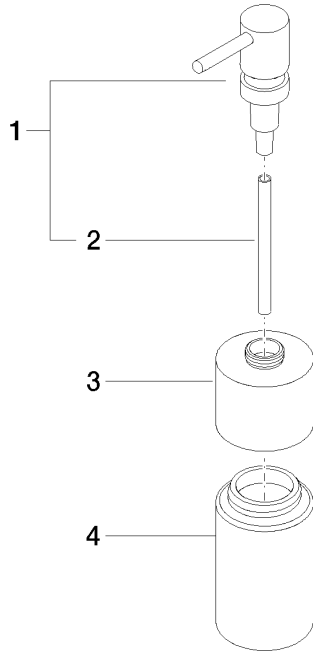

Dispenser free-standing model - Champagne (22kt Gold)

84 435 970 Product version from 4/1/2024

- bottle made of crystal glass, matt
- width 60mm
- height 200 mm
- 250 ml bottle
- 59mm projection

Fits ELIO, ENO, MEM, META SQUARE, SYNC, TARA and TARA ULTRA

Dispenser free-standing model - Champagne (22kt Gold)

84 435 970 Product version from 4/1/2024

mm [inches]

Dispenser free-standing model - Champagne (22kt Gold)

84 435 970 Product version from 4/1/2024

Parts for other finishes can be found here: [Chrome](#)

Spare parts list

No.	Item Number	Name	Quantity used	Delivery time
1	90 10 10 535 00-47	dispenser	1	50
2	08 10 10 499 90	Immersion tube for lotion dispenser Ø 8 x 1 x 100 mm -	1	2
3	90 10 10 524 00-47	base	1	60
4	90 90 04 001 00 82	glass	1	2