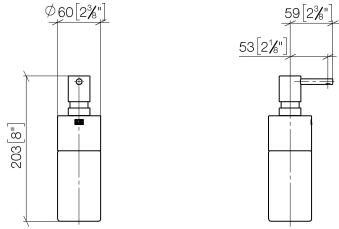

Dispenser free-standing model - Champagne (22kt Gold)

84 435 970 Product version from 4/1/2024

- bottle made of crystal glass, matt
- width 60mm
- height 200 mm
- 250 ml bottle
- 59mm projection

Fits ELIO, ENO, MEM, META SQUARE, SYNC, TARA and TARA ULTRA

Dispenser free-standing model - Champagne (22kt Gold)

84 435 970 Product version from 4/1/2024

mm [inches]

Dispenser free-standing model - Champagne (22kt Gold)

84 435 970 Product version from 4/1/2024

Parts for other finishes can be found here: [Chrome](#)

Spare parts list

No.	Item Number	Name	Quantity used	Delivery time
1	90 10 10 535 00-47	dispenser	1	50
2	08 10 10 499 90	Immersion tube for lotion dispenser Ø 8 x 1 x 100 mm -	1	2
3	90 10 10 524 00-47	base	1	60
4	90 90 04 001 00 82	glass	1	2