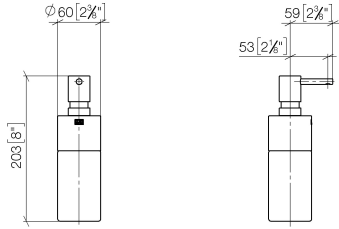

## Dispenser free-standing model - Brushed Dark Platinum

84 435 970 Product version from 4/1/2024

- bottle made of crystal glass, matt
- width 60mm
- height 200 mm
- 250 ml bottle
- 59mm projection

Fits ELIO, ENO, MEM, META SQUARE, SYNC, TARA and TARA ULTRA

## Dispenser free-standing model - Brushed Dark Platinum

---

84 435 970 Product version from 4/1/2024

mm [inches]

### Spare parts list

No.	Item Number	Name	Quantity used	Delivery time
1	90 10 10 535 00-99	dispenser	1	50
2	08 10 10 499 90	Immersion tube for lotion dispenser Ø 8 x 1 x 100 mm -	1	2
3	90 10 10 524 00-99	base	1	20
4	90 90 04 001 00 82	glass	1	2