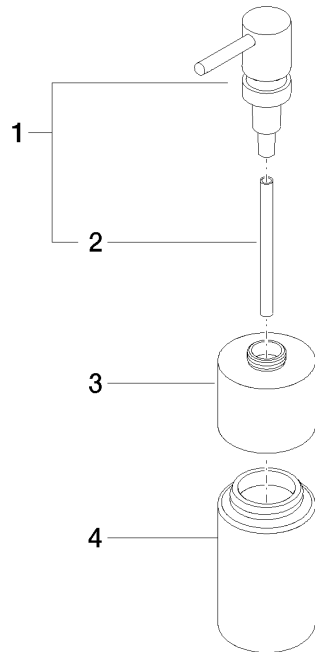

## Dispenser free-standing model - Brushed Dark Platinum

---

84 435 970 Product version from 4/1/2024

mm [inches]

### Spare parts list

No.	Item Number	Name	Quantity used	Delivery time
1	90 10 10 535 00-99	dispenser	1	50
2	08 10 10 499 90	Immersion tube for lotion dispenser Ø 8 x 1 x 100 mm -	1	2
3	90 10 10 524 00-99	base	1	20
4	90 90 04 001 00 82	glass	1	2