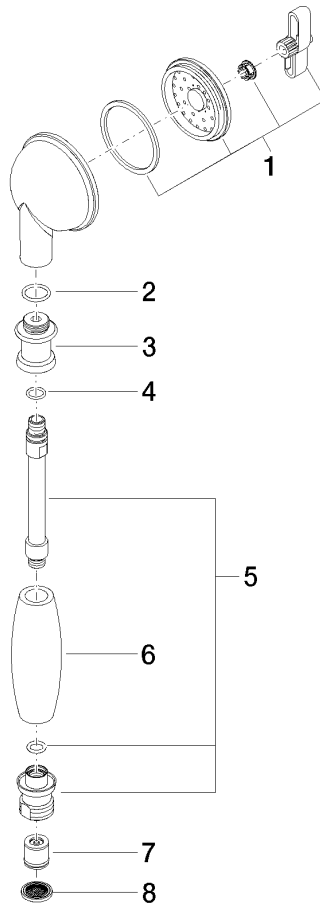

ST 050 200 1360

- slide bar
- Pipe diameter 18 mm
- rosette Ø 60 mm
- gauge 850 mm
- metal shower hose 1750mm with integrated anti-twist protection
- shower hose connector 1/2"
- COMPACT RAIN, max. flow rate 9 l/min (at 3 bar)
- spray head Ø 64mm
- This product can help a building meet the requirements of Green Building Rating Systems, e.g. LEED®, BREEAM®, DGNB

ST 050 200 1360

mm [inches]

Flow rate chart

Certificates

WRAS_1809019. LGA_8492.

ST 050 200 1360

Spare parts list

No.	Item Number	Name	Quantity used	Delivery time
1	90 12 01 010 00 90	set	1	2
2	09 14 10 069 90	seal	1	2
3	09 24 04 059 20-00	nipple	1	10
4	09 14 10 042 90	seal	1	2
5	90 28 22 033 00-00	insert	1	10
6	11 167 820 60	handle	1	2
7	09 23 01 077 90	flow reducer	1	2
8	09 23 01 039 90	sieve	1	2

ST 050 200 1360

- slide bar
- Pipe diameter 18 mm
- rosette Ø 60 mm
- gauge 850 mm
- metal shower hose 1750mm with integrated anti-twist protection
- shower hose connector 1/2"

This article does not include a hand shower!

Required miscellaneous

	MADISON Hand shower - Chrome •spray head Ø 95mm •Hand shower see page {PAGE} •Three settings: COMPACT RAIN, COMPACT SOFT FLOW, COMPACT AQUAPRESSURE FLOW, max. flow rate l/min (at 3 bar)	28 002 978-00
---	---	---------------