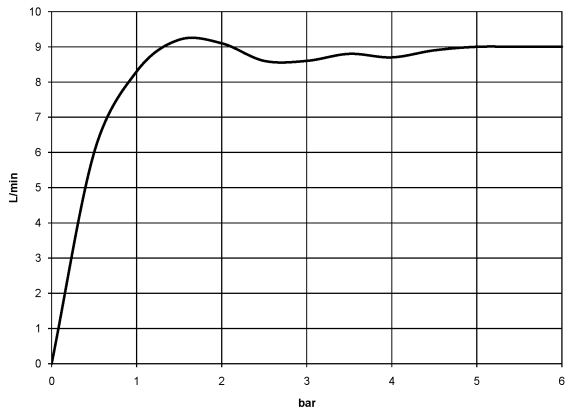

ST 050 200 1360

- slide bar
- Pipe diameter 18 mm
- rosette Ø 60 mm
- gauge 850 mm
- metal shower hose 1750mm with integrated anti-twist protection
- shower hose connector 1/2"
- COMPACT RAIN, max. flow rate 9 l/min (at 3 bar)
- spray head Ø 64mm
- This product can help a building meet the requirements of Green Building Rating Systems, e.g. LEED®, BREEAM®, DGNB

Individual components of this set

You need the following components for this set

MADISON Shower set - Chrome

MADISON

ST 050 200 1360

ST 050 200 1360

- COMPACT RAIN, max. flow rate 9 l/min (at 3 bar)
- Function from: 6 l/min
- spray head Ø 64mm
- 1/2" connection
- WRAS 1809019

Intrinsic protection against back flow.

	Chrome	28 002 970-00
	Chrome	28 002 970-00 0010
	Gold (23.9kt)	28 002 970-01
	Brushed Platinum	28 002 970-06
	Brushed Platinum	28 002 970-06 0010
	Platinum	28 002 970-08
	Platinum	28 002 970-08 0010
	Durabrand (23kt Gold)	28 002 970-09
	Durabrand (23kt Gold)	28 002 970-09 0010
	Brushed Durabrand (23kt Gold)	28 002 970-28
	Brushed Durabrand (23kt Gold)	28 002 970-28 0010
	Brushed Chrome	28 002 970-93
	Brushed Chrome	28 002 970-93 0010
	Brushed Dark Platinum	28 002 970-99
	Brushed Dark Platinum	28 002 970-99 0010

ST 050 200 1360

mm [inches]

Flow rate chart

Certificates

WRAS_1809019. LGA_8492.

ST 050 200 1360

Spare parts list

No.	Item Number	Name	Quantity used	Delivery time
1	90 12 01 010 00 90	set	1	2
2	09 14 10 069 90	seal	1	2
3	09 24 04 059 20-00	nipple	1	10
4	09 14 10 042 90	seal	1	2
5	90 28 22 033 00-00	insert	1	10
6	11 167 820 60	handle	1	2
7	09 23 01 077 90	flow reducer	1	2
8	09 23 01 039 90	sieve	1	2