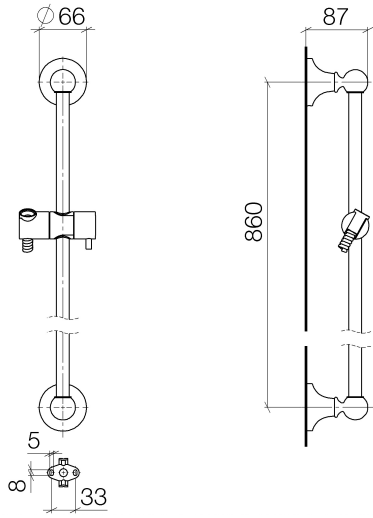

ST 050 200 1360

- slide bar
- Pipe diameter 18 mm
- rosette Ø 60 mm
- gauge 850 mm
- metal shower hose 1750mm with integrated anti-twist protection
- shower hose connector 1/2"
- COMPACT RAIN, max. flow rate 9 l/min (at 3 bar)
- spray head Ø 64mm
- This product can help a building meet the requirements of Green Building Rating Systems, e.g. LEED®, BREEAM®, DGNB

ST 050 200 1360

- slide bar
- Pipe diameter 18 mm
- rosette Ø 60 mm
- gauge 850 mm
- metal shower hose 1750mm with integrated anti-twist protection
- shower hose connector 1/2"

This article does not include a hand shower!

Required miscellaneous

	MADISON Hand shower - Chrome •spray head Ø 95mm •Hand shower see page {PAGE} •Three settings: COMPACT RAIN, COMPACT SOFT FLOW, COMPACT AQUAPRESSURE FLOW, max. flow rate l/min (at 3 bar)	28 002 978-00
---	---	---------------

Certificates

WRAS_2009048. IAPMO_4976 (4).

ST 050 200 1360

Spare parts list

No.	Item Number	Name	Quantity used	Delivery time
1	90 17 20 708 00 90	fixing set	2	2
2	09 30 30 048 90	screw	2	2
3	09 17 20 016-00	holder	2	10
4	09 31 11 144 90	pin	2	2
5	09 31 11 002 90	pin	2	2
6	09 21 40 020-00	connection	2	60
7	09 18 40 009 90	sleeve	2	2
8	08 28 22 596-00	pipe	1	10
9	12 580 970-00	Slide unit - Chrome	1	10
10	28 204 970-00	Metal shower hose 1/2" x 1/2" x 1750 mm - Chrome	1	2