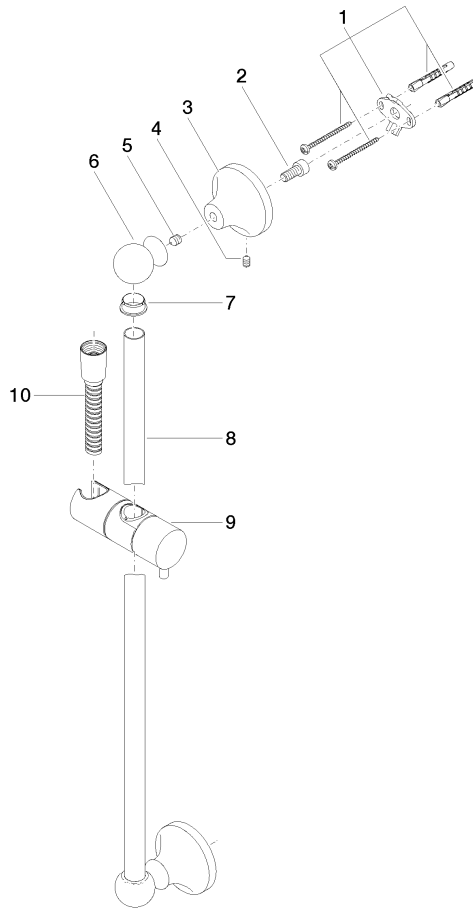

ST 050 200 1360

- slide bar
- Pipe diameter 18 mm
- rosette Ø 60 mm
- gauge 850 mm
- metal shower hose 1750mm with integrated anti-twist protection
- shower hose connector 1/2"

This article does not include a hand shower!

Required miscellaneous

	MADISON Hand shower FlowReduce - Chrome •spray head Ø 95mm •Hand shower see page {PAGE} •Three settings: COMPACT RAIN, COMPACT SOFT FLOW, COMPACT AQUAPRESSURE FLOW, max. flow rate l/min (at 3 bar)	28 002 978-00 0010
---	--	-----------------------

Required miscellaneous

	MADISON Hand shower - Chrome •spray head Ø 95mm •Hand shower see page {PAGE} •Three settings: COMPACT RAIN, COMPACT SOFT FLOW, COMPACT AQUAPRESSURE FLOW, max. flow rate l/min (at 3 bar)	28 002 978-00
---	---	---------------

Certificates

WRAS_2009048. IAPMO_4976 (4).

ST 050 200 1360

Spare parts list

No.	Item Number	Name	Quantity used	Delivery time
1	90 17 20 708 00 90	fixing set	2	2
2	09 30 30 048 90	screw	2	2
3	09 17 20 016-00	holder	2	10
4	09 31 11 144 90	pin	2	2
5	09 31 11 002 90	pin	2	2
6	09 21 40 020-00	connection	2	60
7	09 18 40 009 90	sleeve	2	2
8	08 28 22 596-00	pipe	1	10
9	12 580 970-00	Slide unit - Chrome	1	10
10	28 204 970-00	Metal shower hose 1/2" x 1/2" x 1750 mm - Chrome	1	2