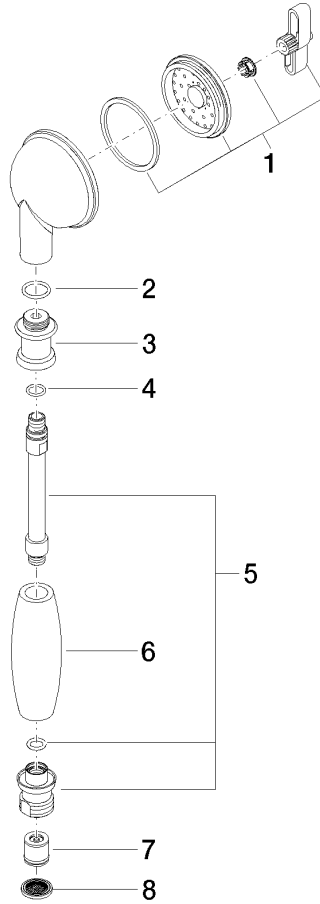

ST 050 200 1360

- slide bar
- Pipe diameter 18 mm
- rosette Ø 60 mm
- gauge 850 mm
- metal shower hose 1750mm with integrated anti-twist protection
- shower hose connector 1/2"
- COMPACT RAIN, max. flow rate 9 l/min (at 3 bar)
- spray head Ø 64mm
- This product can help a building meet the requirements of Green Building Rating Systems, e.g. LEED®, BREEAM®, DGNB

- COMPACT RAIN, max. flow rate 9 l/min (at 3 bar)
- Function from: 6 l/min
- spray head Ø 64mm
- 1/2" connection
- WRAS 240502026, 1809019

Intrinsic protection against back flow.

	Brushed Platinum	28 002 970-06
	Chrome	28 002 970-00
	Chrome	28 002 970-00 0010
	Gold (23.9kt)	28 002 970-01
	Brushed Platinum	28 002 970-06 0010
	Platinum	28 002 970-08
	Platinum	28 002 970-08 0010
	Durabress (23kt Gold)	28 002 970-09
	Durabress (23kt Gold)	28 002 970-09 0010
	Brushed Durabress (23kt Gold)	28 002 970-28
	Brushed Durabress (23kt Gold)	28 002 970-28 0010
	Brushed Chrome	28 002 970-93
	Brushed Chrome	28 002 970-93 0010
	Brushed Dark Platinum	28 002 970-99
	Brushed Dark Platinum	28 002 970-99 0010

Spare parts list

No.	Item Number	Name	Quantity used	Delivery time
1	90 12 01 010 00 90	set	1	2
2	09 14 10 069 90	seal	1	2
3	09 24 04 059 20-06	nipple	1	10
4	09 14 10 042 90	seal	1	2
5	90 28 22 033 00-06	insert	1	-
Spare part can no longer be ordered, please order the replacement item				
6	11 167 820 60	handle	1	2
7	09 23 01 077 90	flow reducer	1	2
8	09 23 01 039 90	sieve	1	2

ST 050 200 1360

- slide bar
- Pipe diameter 18 mm
- rosette Ø 60 mm
- gauge 850 mm
- metal shower hose 1750mm with integrated anti-twist protection
- shower hose connector 1/2"
- WRAS 2009048

This article does not include a hand shower!