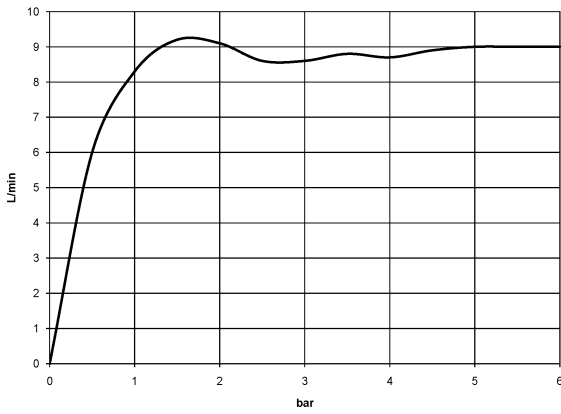

Flow rate chart

Certificates

LGA_8492.

WRAS_240502026.