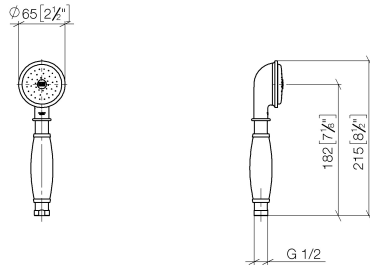

ST 050 200 1360

mm [inches]