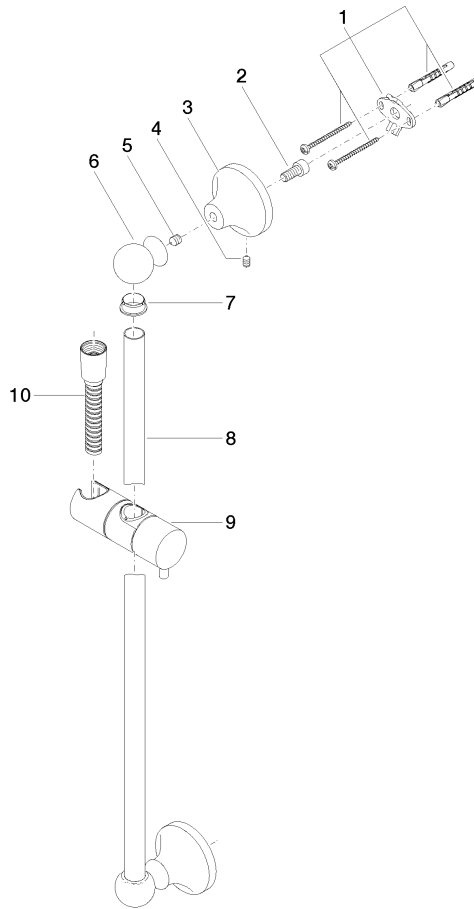

ST 050 200 1360

- slide bar
- Pipe diameter 18 mm
- rosette Ø 60 mm
- gauge 850 mm
- metal shower hose 1750mm with integrated anti-twist protection
- shower hose connector 1/2"
- COMPACT RAIN, max. flow rate 9 l/min (at 3 bar)
- spray head Ø 64mm
- This product can help a building meet the requirements of Green Building Rating Systems, e.g. LEED®, BREEAM®, DGNB

ST 050 200 1360

- slide bar
- Pipe diameter 18 mm
- rosette Ø 60 mm
- gauge 850 mm
- metal shower hose 1750mm with integrated anti-twist protection
- shower hose connector 1/2"
- WRAS 2009048

This article does not include a hand shower!

Required miscellaneous

	MADISON Hand shower - Brushed Platinum •spray head Ø 95mm •Hand shower see page (PAGE) •Three settings: COMPACT RAIN, COMPACT SOFT FLOW, COMPACT AQUAPRESSURE FLOW, max. flow rate l/min (at 3 bar)	28 002 978-06
---	---	---------------

ST 050 200 1360

ST 050 200 1360

Certificates

WRAS_2009048. IAPMO_4976 (4).

ST 050 200 1360

Spare parts list

No.	Item Number	Name	Quantity used	Delivery time
1	90 17 20 708 00 90	fixing set	2	2
2	09 30 30 048 90	screw	2	2
3	09 17 20 016-06	holder	2	10
4	09 31 11 144 90	pin	2	2
5	09 31 11 002 90	pin	2	2
6	09 21 40 020-06	connection	2	60
7	09 18 40 009 90	sleeve	2	2
8	08 28 22 596-06	pipe	1	60
9	12 580 970-06	Slide unit - Brushed Platinum	1	10
10	28 204 970-06	Metal shower hose 1/2" x 1/2" x 1750 mm - Brushed Platinum	1	2