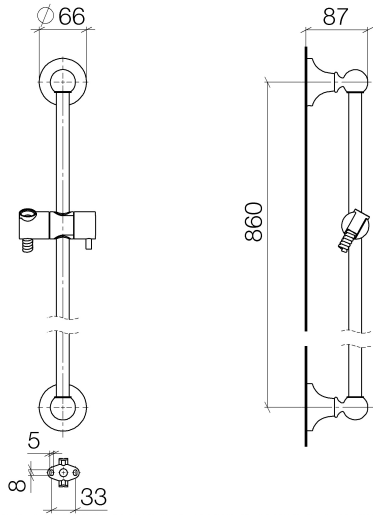

ST 050 200 1360

- slide bar
- Pipe diameter 18 mm
- rosette Ø 60 mm
- gauge 850 mm
- metal shower hose 1750mm with integrated anti-twist protection
- shower hose connector 1/2"
- COMPACT RAIN, max. flow rate 9 l/min (at 3 bar)
- spray head Ø 64mm
- This product can help a building meet the requirements of Green Building Rating Systems, e.g. LEED®, BREEAM®, DGNB

ST 050 200 1360

- slide bar
- Pipe diameter 18 mm
- rosette Ø 60 mm
- gauge 850 mm
- metal shower hose 1750mm with integrated anti-twist protection
- shower hose connector 1/2"
- WRAS 2009048

This article does not include a hand shower!

Required miscellaneous

	MADISON Hand shower - Brushed Platinum •spray head Ø 95mm •Hand shower see page (PAGE) •Three settings: COMPACT RAIN, COMPACT SOFT FLOW, COMPACT AQUAPRESSURE FLOW, max. flow rate l/min (at 3 bar)	28 002 978-06
---	---	---------------

ST 050 200 1360

ST 050 200 1360

Certificates

WRAS_2009048. IAPMO_4976 (4).

ST 050 200 1360

Spare parts list

No.	Item Number	Name	Quantity used	Delivery time
1	90 17 20 708 00 90	fixing set	2	2
2	09 30 30 048 90	screw	2	2
3	09 17 20 016-06	holder	2	10
4	09 31 11 144 90	pin	2	2
5	09 31 11 002 90	pin	2	2
6	09 21 40 020-06	connection	2	60
7	09 18 40 009 90	sleeve	2	2
8	08 28 22 596-06	pipe	1	60
9	12 580 970-06	Slide unit - Brushed Platinum	1	10
10	28 204 970-06	Metal shower hose 1/2" x 1/2" x 1750 mm - Brushed Platinum	1	2