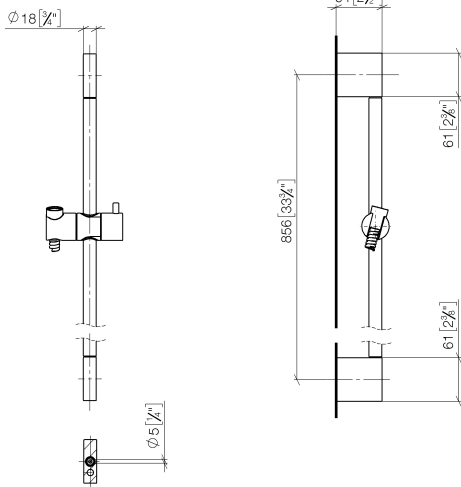

ST 050 203 9979

mm [inches]

Certificates

WRAS_2009048. ACS_20 ACC LY 738. IAPMO_4976 (1).