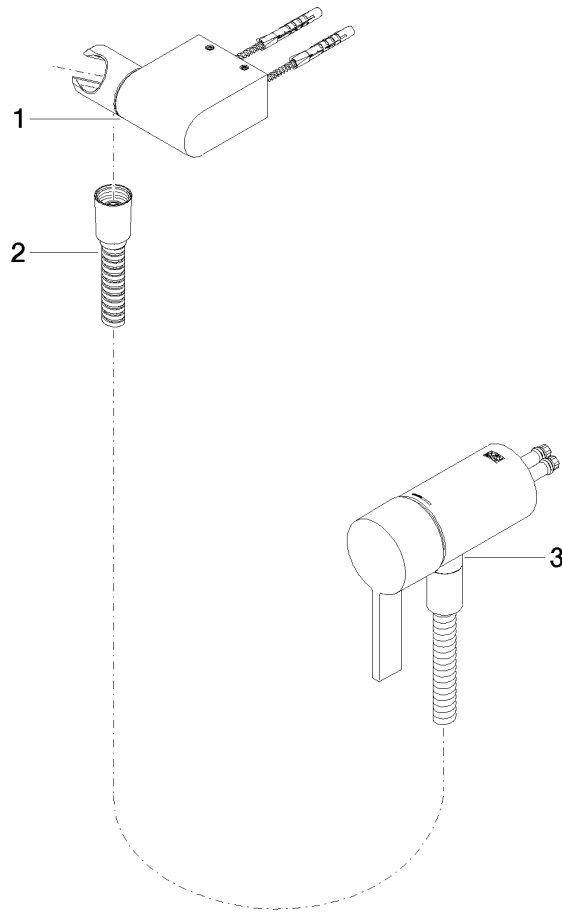

Concealed single-lever mixer with integrated shower connection with hand shower set - Chrome

IMO

ST 050 204 8979

- metal shower hose 1750mm with integrated anti-twist protection
 - Hand shower: COMPACT RAIN, max. flow rate 10 l/min (at 3 bar)
 - spray head Ø 130 mm
- Intrinsic protection against back flow.**

IMO

ST 050 204 8070
mm [inches]

Certificates

Belgaqua_21-025- WRAS_2011027. LGA_29928.
27_1.

ST 050 204 8979

Spare parts list

No.	Item Number	Name	Quantity used	Delivery time
1	28 060 970-00	Wall bracket swivel - Chrome	1	10
2	28 322 970-00	Metal shower hose 1/2" x 3/8" x 1750 mm - Chrome	1	2
3	36 050 970-00	Concealed single-lever mixer with integrated shower connection - Chrome	1	10

Concealed single-lever mixer with integrated shower connection with hand shower set - Chrome

IMO

ST 050 204 8979

- COMPACT RAIN, max. flow rate 15 l/min (at 3 bar)
- with anti-scale system
- spray head Ø 130 mm
- 1/2" connection