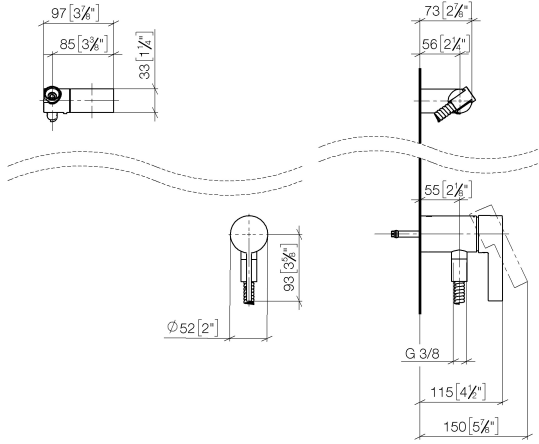

Concealed single-lever mixer with integrated shower connection with hand shower set - Chrome

IMO

ST 050 204 8979

- metal shower hose 1750mm with integrated anti-twist protection
 - Hand shower: COMPACT RAIN, max. flow rate 10 l/min (at 3 bar)
 - spray head Ø 130 mm
- Intrinsic protection against back flow.**

Required miscellaneous

Hand shower - Chrome 28 018 979-00

Required miscellaneous

Hand shower FlowReduce - Chrome 28 018 979-00 0010

Concealed single-lever mixer with integrated shower connection with hand shower set - Chrome

IMO

ST 050 204 8070
mm [inches]

Certificates

Belgaqua_21-025- WRAS_2011027. LGA_29928.
27_1.

ST 050 204 8979

Spare parts list

No.	Item Number	Name	Quantity used	Delivery time
1	28 060 970-00	Wall bracket swivel - Chrome	1	10
2	28 322 970-00	Metal shower hose 1/2" x 3/8" x 1750 mm - Chrome	1	2
3	36 050 970-00	Concealed single-lever mixer with integrated shower connection - Chrome	1	10

Concealed single-lever mixer with integrated shower connection with hand shower set - Chrome

IMO

ST 050 204 8979

- COMPACT RAIN, max. flow rate 15 l/min (at 3 bar)
- with anti-scale system
- spray head Ø 130 mm
- 1/2" connection