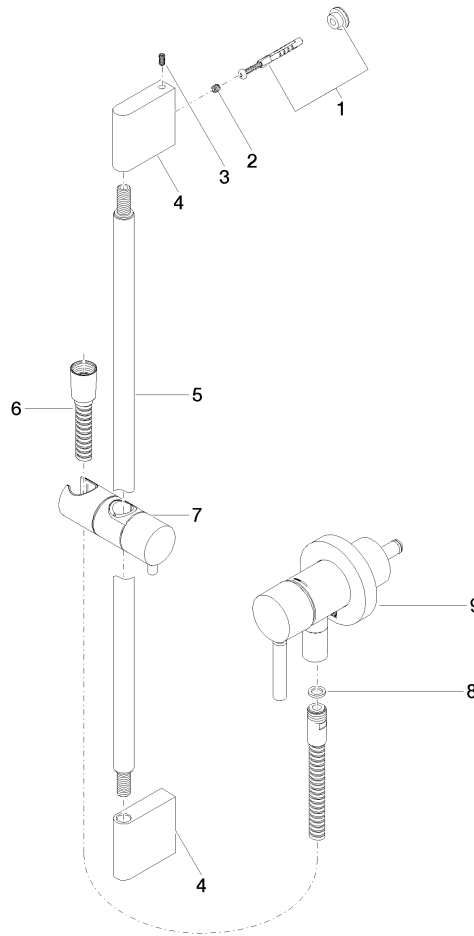

ST 050 205 6660

Spare parts list

No.	Item Number	Name	Quantity used	Delivery time
1	09 23 01 039 90	sieve	1	2

Concealed single-lever mixer with integrated shower connection with shower set - Chrome

TARA

ST 050 205 6660

Fits: TARA, META

- cover plate Ø 78 mm
- metal shower hose 1750mm with integrated anti-twist protection
- slide bar

This article does not include a hand shower!

Intrinsic protection against back flow.

Article cannot be extended, please check the depth of the installation location!

TARA

ST 050 205 6660

Concealed single-lever mixer with integrated shower connection with shower set - Chrome

TARA

Certificates

Belgaqua_21-025- WRAS_2011027. LGA_29569.
27_1.

ST 050 205 6660

Spare parts list

No.	Item Number	Name	Quantity used	Delivery time
1	05 17 20 726 02 90	fixing set	1	2
2	09 31 11 049 90	pin	2	2
3	04 31 11 113 00 90	pin	2	2
4	08 17 97 054-00	holder	2	10
5	90 28 22 597 00-00	holder	1	10
6	28 322 970-00	Metal shower hose 1/2" x 3/8" x 1750 mm - Chrome	1	2
7	12 580 970-00	Slide unit - Chrome	1	10
8	90 14 20 026 00 90	seal	1	2
9	36 045 660-00	Concealed single-lever mixer with cover plate with integrated shower connection - Chrome	1	10