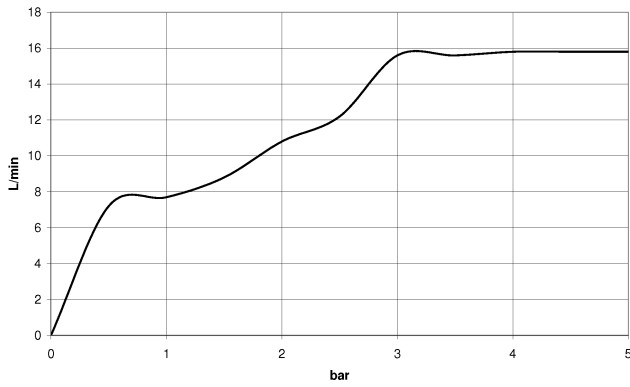

ST 050 205 6660

Concealed single-lever mixer with integrated shower connection with shower set - Chrome

TARA

ST 050 205 6660

- Three or five settings: COMPACT RAIN, COMPACT SOFT FLOW, COMPACT AQUAPRESSURE FLOW, max. flow rate 15 l/min (at 3 bar)
- with anti-scale system
- spray head Ø 100mm
- 1/2" connection
- WRAS 1704043
- Function from: 7 l/min

Concealed single-lever mixer with integrated shower connection with shower set - Chrome

TARA

ST 050 205 6660

Concealed single-lever mixer with integrated shower connection with shower set - Chrome

TARA

ST 050 205 6660

Concealed single-lever mixer with integrated shower connection with shower set - Chrome

TARA

ST 050 205 6660
mm [inches]

Flow rate chart

Certificates

LGA_29984.

DVGW_DW-
6517DN0129.

WRAS_2210003.