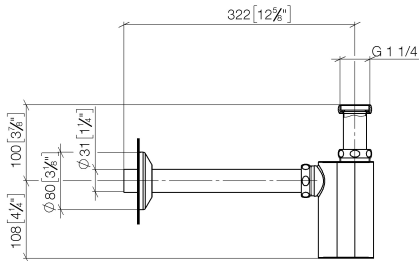

**MADISON Siphon for basin 1 1/4" - Chrome**

MADISON

10 040 970

● rosette Ø 80 mm

	Chrome	10 040 970-00
	Brushed Platinum	10 040 970-06
	Platinum	10 040 970-08
	Durabress (23kt Gold)	10 040 970-09
	Dark Chrome	10 040 970-19
	Brushed Durabress (23kt Gold)	10 040 970-28
	Brushed Champagne (22kt Gold)	10 040 970-46
	Champagne (22kt Gold)	10 040 970-47
	Brushed Dark Platinum	10 040 970-99

10 040 970

mm [inches]

10 040 970

Parts for other finishes can be found here: [Brushed Platinum](#)

## MADISON Siphon for basin 1 1/4" - Chrome

MADISON

10 040 970

### Spare parts list

No.	Item Number	Name	Quantity used	Delivery time
	09 28 23 005-00	Pipe Ø 32 x 0,75 x 110 mm - Chrome	12	10