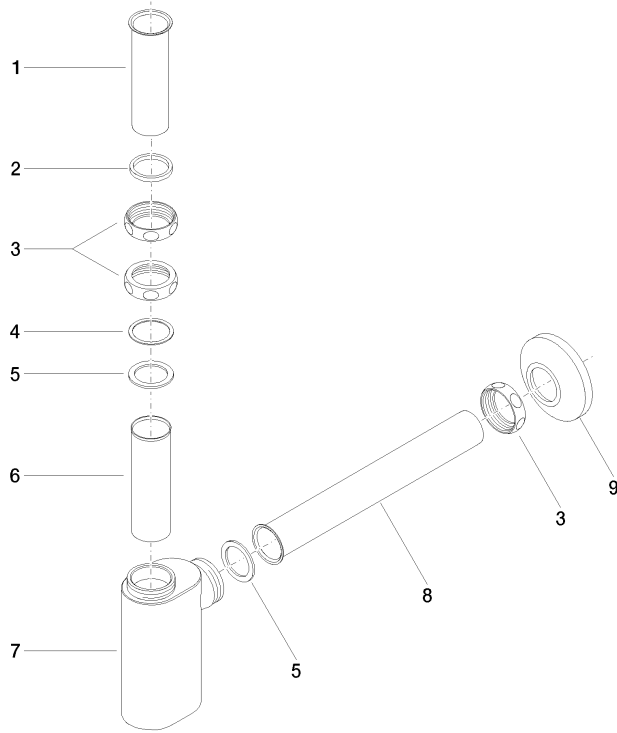

**MADISON Siphon for basin 1 1/4" - Chrome**

MADISON

10 040 970

● rosette Ø 80 mm

	Chrome	10 040 970-00
	Brushed Platinum	10 040 970-06
	Platinum	10 040 970-08
	Durabress (23kt Gold)	10 040 970-09
	Dark Chrome	10 040 970-19
	Brushed Durabress (23kt Gold)	10 040 970-28
	Brushed Champagne (22kt Gold)	10 040 970-46
	Champagne (22kt Gold)	10 040 970-47
	Brushed Dark Platinum	10 040 970-99

10 040 970

mm [inches]

10 040 970

Parts for other finishes can be found here: [Brushed Platinum](#)

## MADISON Siphon for basin 1 1/4" - Chrome

MADISON

10 040 970

### Spare parts list

No.	Item Number	Name	Quantity used	Delivery time
	09 28 23 005-00	Pipe Ø 32 x 0,75 x 110 mm - Chrome	12	10