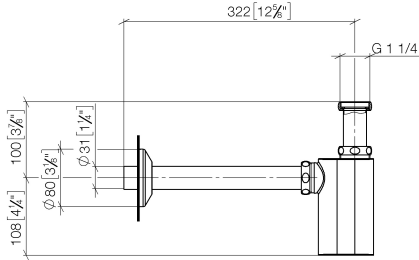

10 040 970

● rosette Ø 80 mm

	Platinum	10 040 970-08
	Chrome	10 040 970-00
	Brushed Platinum	10 040 970-06
	Durabress (23kt Gold)	10 040 970-09
	Dark Chrome	10 040 970-19
	Brushed Durabress (23kt Gold)	10 040 970-28
	Brushed Champagne (22kt Gold)	10 040 970-46
	Champagne (22kt Gold)	10 040 970-47
	Brushed Dark Platinum	10 040 970-99

10 040 970

mm [inches]

10 040 970

Parts for other finishes can be found here: [Chrome](#)

# MADISON Siphon for basin 1 1/4" - Platinum

MADISON

10 040 970

## Spare parts list

No.	Item Number	Name	Quantity used	Delivery time
	09 28 23 005-08	Pipe Ø 32 x 0,75 x 110 mm - Platinum	12	40