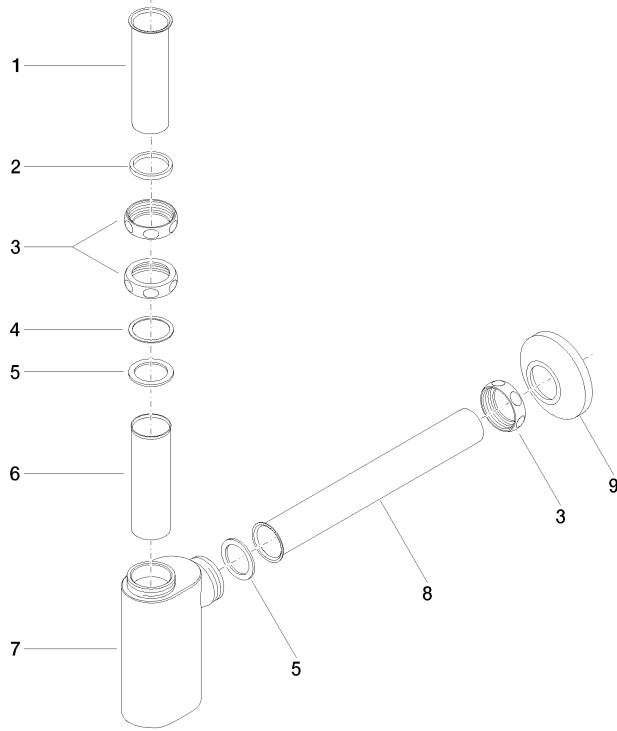

10 040 970

● rosette Ø 80 mm

	Platinum	10 040 970-08
	Chrome	10 040 970-00
	Brushed Platinum	10 040 970-06
	Durabress (23kt Gold)	10 040 970-09
	Dark Chrome	10 040 970-19
	Brushed Durabress (23kt Gold)	10 040 970-28
	Brushed Champagne (22kt Gold)	10 040 970-46
	Champagne (22kt Gold)	10 040 970-47
	Brushed Dark Platinum	10 040 970-99

10 040 970

mm [inches]

10 040 970

Parts for other finishes can be found here: [Chrome](#)

# MADISON Siphon for basin 1 1/4" - Platinum

MADISON

10 040 970

## Spare parts list

No.	Item Number	Name	Quantity used	Delivery time
	09 28 23 005-08	Pipe Ø 32 x 0,75 x 110 mm - Platinum	12	40