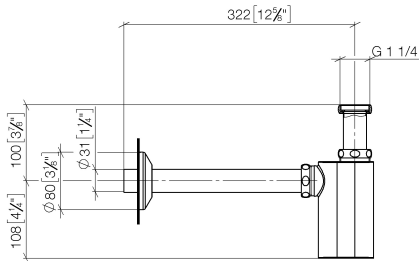

10 040 970

• rosette Ø 80 mm

	Durabronz (23kt Gold)	10 040 970-09
	Chrome	10 040 970-00
	Brushed Platinum	10 040 970-06
	Platinum	10 040 970-08
	Dark Chrome	10 040 970-19
	Brushed Durabronz (23kt Gold)	10 040 970-28
	Brushed Champagne (22kt Gold)	10 040 970-46
	Champagne (22kt Gold)	10 040 970-47
	Brushed Dark Platinum	10 040 970-99

10 040 970

mm [inches]

10 040 970

Parts for other finishes can be found here: [Chrome](#)

MADISON Siphon for basin 1 1/4" - Durabross (23kt Gold)

MADISON

10 040 970

Spare parts list

No.	Item Number	Name	Quantity used	Delivery time
	09 28 23 005-09	Pipe Ø 32 x 0,75 x 110 mm - Durabross (23kt Gold)	12	40