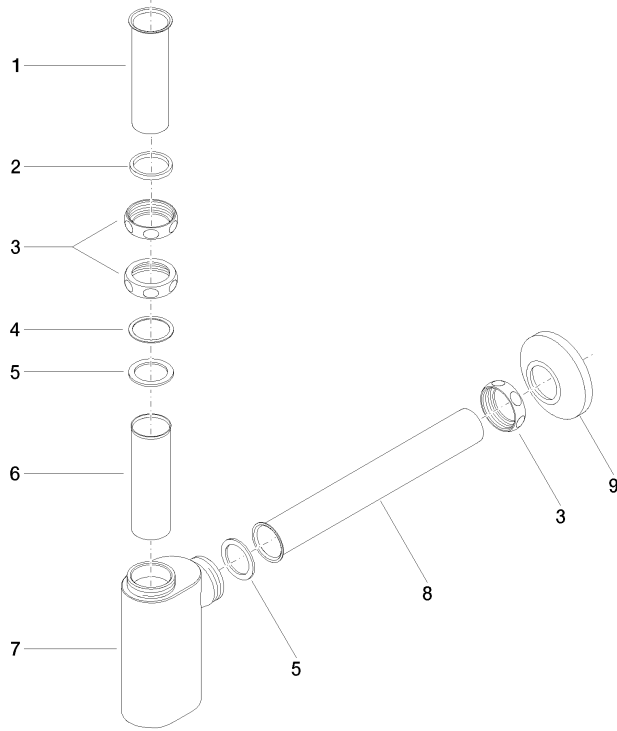

10 040 970

• rosette Ø 80 mm

	Durabronz (23kt Gold)	10 040 970-09
	Chrome	10 040 970-00
	Brushed Platinum	10 040 970-06
	Platinum	10 040 970-08
	Dark Chrome	10 040 970-19
	Brushed Durabronz (23kt Gold)	10 040 970-28
	Brushed Champagne (22kt Gold)	10 040 970-46
	Champagne (22kt Gold)	10 040 970-47
	Brushed Dark Platinum	10 040 970-99

10 040 970

mm [inches]

10 040 970

Parts for other finishes can be found here: [Chrome](#)

MADISON Siphon for basin 1 1/4" - Durabross (23kt Gold)

MADISON

10 040 970

Spare parts list

No.	Item Number	Name	Quantity used	Delivery time
	09 28 23 005-09	Pipe Ø 32 x 0,75 x 110 mm - Durabross (23kt Gold)	12	40