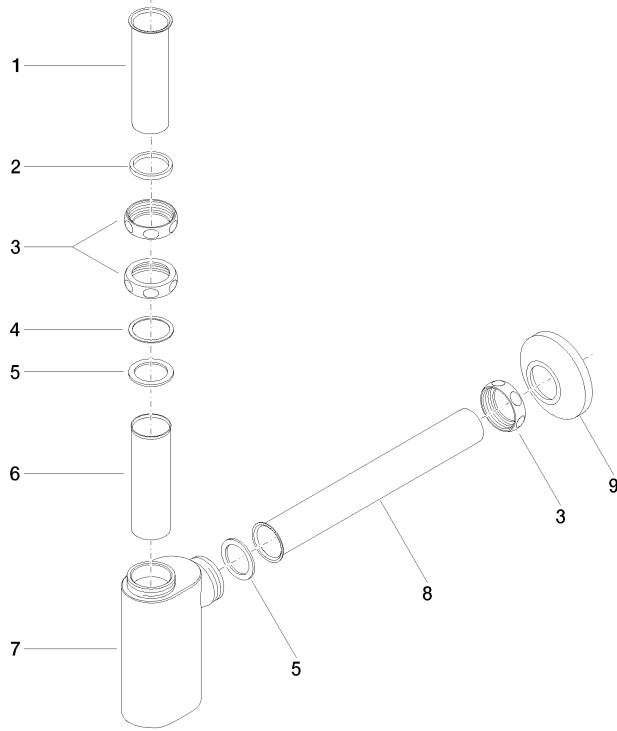

MADISON Siphon for basin 1 1/4" - Dark Chrome

MADISON

10 040 970

• rosette Ø 80 mm

	Dark Chrome	10 040 970-19
	Chrome	10 040 970-00
	Brushed Platinum	10 040 970-06
	Platinum	10 040 970-08
	Durabress (23kt Gold)	10 040 970-09
	Brushed Durabress (23kt Gold)	10 040 970-28
	Brushed Champagne (22kt Gold)	10 040 970-46
	Champagne (22kt Gold)	10 040 970-47
	Brushed Dark Platinum	10 040 970-99

MADISON Siphon for basin 1 1/4" - Dark Chrome

MADISON

10 040 970

mm [inches]

10 040 970

Parts for other finishes can be found here: [Chrome](#)

MADISON Siphon for basin 1 1/4" - Dark Chrome

MADISON

10 040 970

Spare parts list