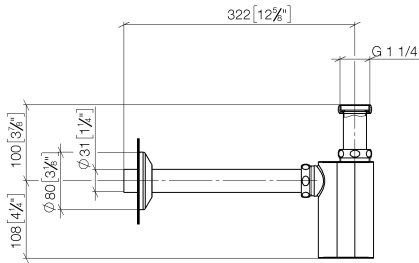

MADISON Siphon for basin 1 1/4" - Dark Chrome

MADISON

10 040 970

• rosette Ø 80 mm

	Dark Chrome	10 040 970-19
	Chrome	10 040 970-00
	Brushed Platinum	10 040 970-06
	Platinum	10 040 970-08
	Durabress (23kt Gold)	10 040 970-09
	Brushed Durabress (23kt Gold)	10 040 970-28
	Brushed Champagne (22kt Gold)	10 040 970-46
	Champagne (22kt Gold)	10 040 970-47
	Brushed Dark Platinum	10 040 970-99

MADISON Siphon for basin 1 1/4" - Dark Chrome

MADISON

10 040 970

mm [inches]

10 040 970

Parts for other finishes can be found here: [Chrome](#)

MADISON Siphon for basin 1 1/4" - Dark Chrome

MADISON