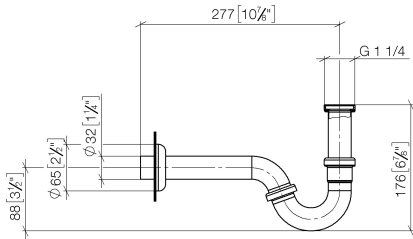

Siphon for bidet 1 1/4" - Brushed Platinum

IMO

10 050 970

● rosette Ø 65 mm

Fits: IMO, LULU, MADISON, MEM, TARA,
CL.1, LISSÉ, VAIA, META, CYO

	Brushed Platinum	10 050 970-06
	Chrome	10 050 970-00
	Platinum	10 050 970-08
	Durabress (23kt Gold)	10 050 970-09
	Dark Chrome	10 050 970-19
	Light Gold	10 050 970-26
	Brushed Light Gold	10 050 970-27
	Brushed Durabress (23kt Gold)	10 050 970-28
	Matte Black	10 050 970-33
	Brushed Bronze	10 050 970-42
	Brushed Champagne (22kt Gold)	10 050 970-46
	Champagne (22kt Gold)	10 050 970-47
	Brushed Chrome	10 050 970-93
	Brushed Dark Platinum	10 050 970-99

Siphon for bidet 1 1/4" - Brushed Platinum

10 050 970

mm [inches]

10 050 970

Product version from 10/1/2023

Parts for other
finishes can be found
here: [Chrome](#)

Siphon for bidet 1 1/4" - Brushed Platinum

IMO

10 050 970

Spare parts list

Product version from 10/1/2023

No.	Item Number	Name	Quantity used	Delivery time
	09 14 05 018 90	seal	11	2