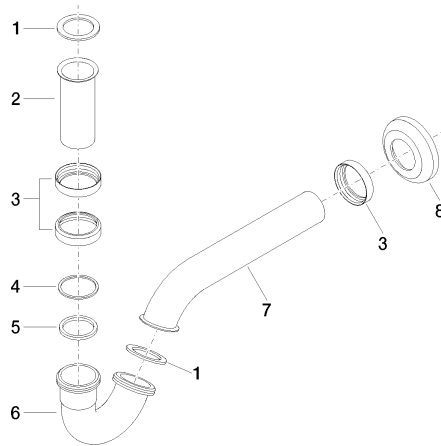

Siphon for bidet 1 1/4" - Brushed Platinum

IMO

10 050 970

● rosette Ø 65 mm

Fits: IMO, LULU, MADISON, MEM, TARA,
CL.1, LISSÉ, VAIA, META, CYO

	Brushed Platinum	10 050 970-06
	Chrome	10 050 970-00
	Platinum	10 050 970-08
	Durabress (23kt Gold)	10 050 970-09
	Dark Chrome	10 050 970-19
	Light Gold	10 050 970-26
	Brushed Light Gold	10 050 970-27
	Brushed Durabress (23kt Gold)	10 050 970-28
	Matte Black	10 050 970-33
	Brushed Bronze	10 050 970-42
	Brushed Champagne (22kt Gold)	10 050 970-46
	Champagne (22kt Gold)	10 050 970-47
	Brushed Chrome	10 050 970-93
	Brushed Dark Platinum	10 050 970-99

Siphon for bidet 1 1/4" - Brushed Platinum

10 050 970

mm [inches]

10 050 970

Product version from 10/1/2023

Parts for other
finishes can be found
here: [Chrome](#)

Siphon for bidet 1 1/4" - Brushed Platinum

IMO

10 050 970

Spare parts list

Product version from 10/1/2023

No.	Item Number	Name	Quantity used	Delivery time
	09 14 05 018 90	seal	11	2