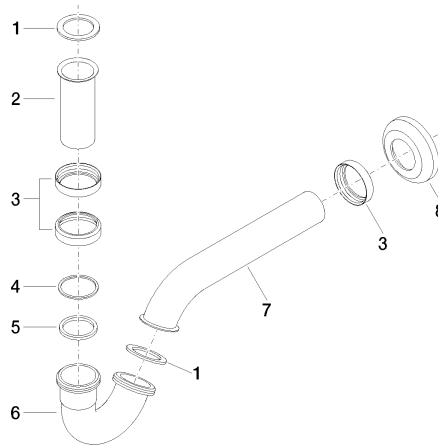

Siphon for bidet 1 1/4" - Durabross (23kt Gold)

IMO

10 050 970

● rosette Ø 65 mm

Fits: IMO, LULU, MADISON, MEM, TARA,
CL.1, LISSÉ, VAIA, META, CYO

	Durabross (23kt Gold)	10 050 970-09
	Chrome	10 050 970-00
	Brushed Platinum	10 050 970-06
	Platinum	10 050 970-08
	Dark Chrome	10 050 970-19
	Light Gold	10 050 970-26
	Brushed Light Gold	10 050 970-27
	Brushed Durabross (23kt Gold)	10 050 970-28
	Matte Black	10 050 970-33
	Brushed Bronze	10 050 970-42
	Brushed Champagne (22kt Gold)	10 050 970-46
	Champagne (22kt Gold)	10 050 970-47
	Brushed Chrome	10 050 970-93
	Brushed Dark Platinum	10 050 970-99

Siphon for bidet 1 1/4" - Durabross (23kt Gold)

10 050 970

mm [inches]

10 050 970

Product version from 10/1/2023

Parts for other
finishes can be found
here: [Chrome](#)

Siphon for bidet 1 1/4" - Durabrass (23kt Gold)

IMO

10 050 970

Spare parts list

Product version from 10/1/2023

No.	Item Number	Name	Quantity used	Delivery time
	09 14 05 018 90	seal	11	2