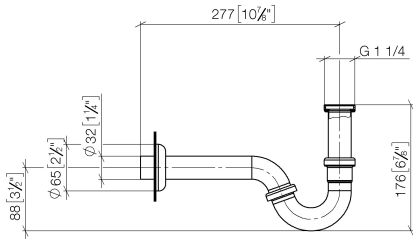

Siphon for bidet 1 1/4" - Durabross (23kt Gold)

IMO

10 050 970

● rosette Ø 65 mm

Fits: IMO, LULU, MADISON, MEM, TARA,
CL.1, LISSÉ, VAIA, META, CYO

	Durabross (23kt Gold)	10 050 970-09
	Chrome	10 050 970-00
	Brushed Platinum	10 050 970-06
	Platinum	10 050 970-08
	Dark Chrome	10 050 970-19
	Light Gold	10 050 970-26
	Brushed Light Gold	10 050 970-27
	Brushed Durabross (23kt Gold)	10 050 970-28
	Matte Black	10 050 970-33
	Brushed Bronze	10 050 970-42
	Brushed Champagne (22kt Gold)	10 050 970-46
	Champagne (22kt Gold)	10 050 970-47
	Brushed Chrome	10 050 970-93
	Brushed Dark Platinum	10 050 970-99

Siphon for bidet 1 1/4" - Durabross (23kt Gold)

10 050 970

mm [inches]

10 050 970

Product version from 10/1/2023

Parts for other
finishes can be found
here: [Chrome](#)

Siphon for bidet 1 1/4" - Durabrass (23kt Gold)

IMO

10 050 970

Spare parts list

Product version from 10/1/2023

No.	Item Number	Name	Quantity used	Delivery time
	09 14 05 018 90	seal	11	2