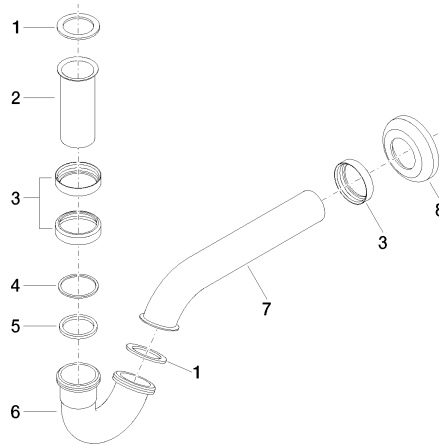

Siphon for bidet 1 1/4" - Dark Chrome

IMO

10 050 970

• rosette Ø 65 mm

Fits: IMO, LULU, MADISON, MEM, TARA,
CL.1, LISSÉ, VAIA, META, CYO

	Dark Chrome	10 050 970-19
	Chrome	10 050 970-00
	Brushed Platinum	10 050 970-06
	Platinum	10 050 970-08
	Durabronze (23kt Gold)	10 050 970-09
	Light Gold	10 050 970-26
	Brushed Light Gold	10 050 970-27
	Brushed Durabronze (23kt Gold)	10 050 970-28
	Matte Black	10 050 970-33
	Brushed Bronze	10 050 970-42
	Brushed Champagne (22kt Gold)	10 050 970-46
	Champagne (22kt Gold)	10 050 970-47
	Brushed Chrome	10 050 970-93
	Brushed Dark Platinum	10 050 970-99

Siphon for bidet 1 1/4" - Dark Chrome

10 050 970

mm [inches]

10 050 970

Parts for other
finishes can be found
here: [Chrome](#)

Siphon for bidet 1 1/4" - Dark Chrome

IMO

10 050 970

Spare parts list