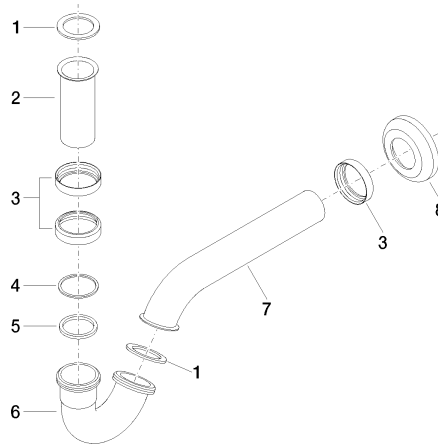

Siphon for bidet 1 1/4" - Dark Chrome

IMO

10 050 970

• rosette Ø 65 mm

Fits: IMO, LULU, MADISON, MEM, TARA,
CL.1, LISSÉ, VAIA, META, CYO

	Dark Chrome	10 050 970-19
	Chrome	10 050 970-00
	Brushed Platinum	10 050 970-06
	Platinum	10 050 970-08
	Durabronze (23kt Gold)	10 050 970-09
	Light Gold	10 050 970-26
	Brushed Light Gold	10 050 970-27
	Brushed Durabronze (23kt Gold)	10 050 970-28
	Matte Black	10 050 970-33
	Brushed Bronze	10 050 970-42
	Brushed Champagne (22kt Gold)	10 050 970-46
	Champagne (22kt Gold)	10 050 970-47
	Brushed Chrome	10 050 970-93
	Brushed Dark Platinum	10 050 970-99

Siphon for bidet 1 1/4" - Dark Chrome

10 050 970

mm [inches]

10 050 970

Parts for other
finishes can be found
here: [Chrome](#)

Siphon for bidet 1 1/4" - Dark Chrome

IMO

10 050 970

Spare parts list