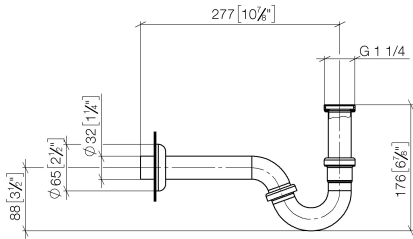

Siphon for bidet 1 1/4" - Dark Chrome

IMO

10 050 970

• rosette Ø 65 mm

Fits: IMO, LULU, MADISON, MEM, TARA,
CL.1, LISSÉ, VAIA, META, CYO

	Dark Chrome	10 050 970-19
	Chrome	10 050 970-00
	Brushed Platinum	10 050 970-06
	Platinum	10 050 970-08
	Durabronze (23kt Gold)	10 050 970-09
	Light Gold	10 050 970-26
	Brushed Light Gold	10 050 970-27
	Brushed Durabronze (23kt Gold)	10 050 970-28
	Matte Black	10 050 970-33
	Brushed Bronze	10 050 970-42
	Brushed Champagne (22kt Gold)	10 050 970-46
	Champagne (22kt Gold)	10 050 970-47
	Brushed Chrome	10 050 970-93
	Brushed Dark Platinum	10 050 970-99

Siphon for bidet 1 1/4" - Dark Chrome

10 050 970

mm [inches]

10 050 970

Parts for other
finishes can be found
here: [Chrome](#)

Siphon for bidet 1 1/4" - Dark Chrome

IMO

10 050 970