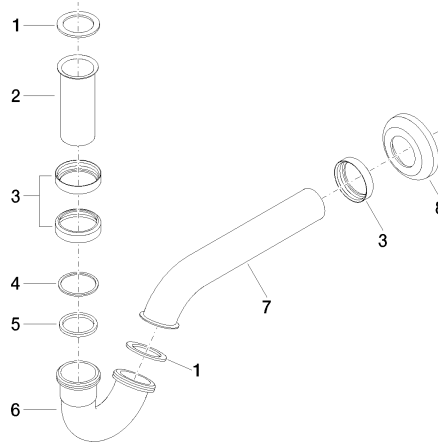

Siphon for bidet 1 1/4" - Matte Black

IMO

10 050 970

• rosette Ø 65 mm

Fits: IMO, LULU, MADISON, MEM, TARA,
CL.1, LISSÉ, VAIA, META, CYO

	Matte Black	10 050 970-33
	Chrome	10 050 970-00
	Brushed Platinum	10 050 970-06
	Platinum	10 050 970-08
	Durabress (23kt Gold)	10 050 970-09
	Dark Chrome	10 050 970-19
	Light Gold	10 050 970-26
	Brushed Light Gold	10 050 970-27
	Brushed Durabress (23kt Gold)	10 050 970-28
	Brushed Bronze	10 050 970-42
	Brushed Champagne (22kt Gold)	10 050 970-46
	Champagne (22kt Gold)	10 050 970-47
	Brushed Chrome	10 050 970-93
	Brushed Dark Platinum	10 050 970-99

Siphon for bidet 1 1/4" - Matte Black

10 050 970

mm [inches]

10 050 970

Product version from 10/1/2023

Parts for other
finishes can be found
here: [Chrome](#)

Siphon for bidet 1 1/4" - Matte Black

IMO

10 050 970

Spare parts list

Product version from 10/1/2023

No.	Item Number	Name	Quantity used	Delivery time
	09 14 05 018 90	seal	11	2