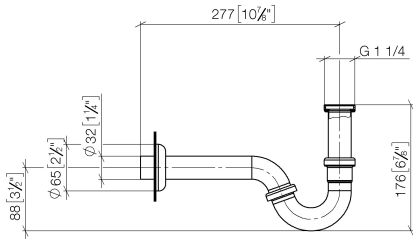

Siphon for bidet 1 1/4" - Matte Black

IMO

10 050 970

• rosette Ø 65 mm

Fits: IMO, LULU, MADISON, MEM, TARA,
CL.1, LISSÉ, VAIA, META, CYO

	Matte Black	10 050 970-33
	Chrome	10 050 970-00
	Brushed Platinum	10 050 970-06
	Platinum	10 050 970-08
	Durabress (23kt Gold)	10 050 970-09
	Dark Chrome	10 050 970-19
	Light Gold	10 050 970-26
	Brushed Light Gold	10 050 970-27
	Brushed Durabress (23kt Gold)	10 050 970-28
	Brushed Bronze	10 050 970-42
	Brushed Champagne (22kt Gold)	10 050 970-46
	Champagne (22kt Gold)	10 050 970-47
	Brushed Chrome	10 050 970-93
	Brushed Dark Platinum	10 050 970-99

Siphon for bidet 1 1/4" - Matte Black

10 050 970

mm [inches]

10 050 970

Product version from 10/1/2023

Parts for other
finishes can be found
here: [Chrome](#)

Siphon for bidet 1 1/4" - Matte Black

IMO

10 050 970

Spare parts list

Product version from 10/1/2023

No.	Item Number	Name	Quantity used	Delivery time
	09 14 05 018 90	seal	11	2