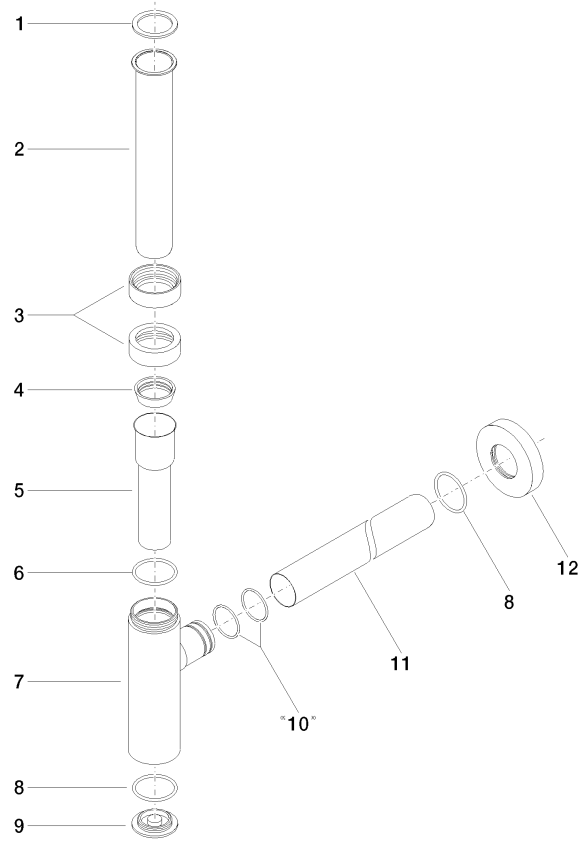

Siphon for basin - Platinum

LULU

10 060 970

● rosette Ø 70 mm

Fits: LULU, TARA, LISSÉ, VAIA, META

	Platinum	10 060 970-08
	Chrome	10 060 970-00
	Brushed Platinum	10 060 970-06
	Durabress (23kt Gold)	10 060 970-09
	Dark Chrome	10 060 970-19
	Light Gold	10 060 970-26
	Brushed Light Gold	10 060 970-27
	Brushed Durabress (23kt Gold)	10 060 970-28
	Matte Black	10 060 970-33
	Brushed Bronze	10 060 970-42
	Brushed Champagne (22kt Gold)	10 060 970-46
	Champagne (22kt Gold)	10 060 970-47
	Brushed Chrome	10 060 970-93
	Brushed Dark Platinum	10 060 970-99

Siphon for basin - Platinum

10 060 970

mm [inches]

10 060 970

Product version from 10/1/2023

Parts for other finishes can be found here: [Chrome](#)

Siphon for basin - Platinum

LULU

10 060 970

Spare parts list

Product version from 10/1/2023

No.	Item Number	Name	Quantity used	Delivery time
	09 14 20 060 90	seal	15	2