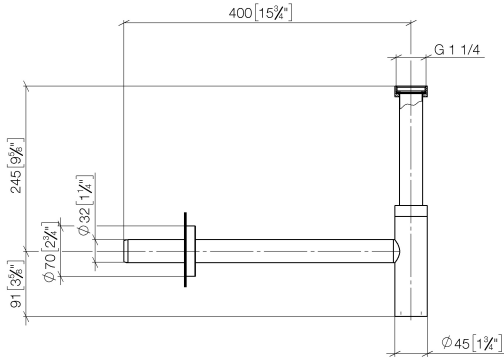

Siphon for basin - Platinum

LULU

10 060 970

● rosette Ø 70 mm

Fits: LULU, TARA, LISSÉ, VAIA, META

	Platinum	10 060 970-08
	Chrome	10 060 970-00
	Brushed Platinum	10 060 970-06
	Durabress (23kt Gold)	10 060 970-09
	Dark Chrome	10 060 970-19
	Light Gold	10 060 970-26
	Brushed Light Gold	10 060 970-27
	Brushed Durabress (23kt Gold)	10 060 970-28
	Matte Black	10 060 970-33
	Brushed Bronze	10 060 970-42
	Brushed Champagne (22kt Gold)	10 060 970-46
	Champagne (22kt Gold)	10 060 970-47
	Brushed Chrome	10 060 970-93
	Brushed Dark Platinum	10 060 970-99

Siphon for basin - Platinum

10 060 970

mm [inches]

10 060 970

Product version from 10/1/2023

Parts for other finishes can be found here: [Chrome](#)

Siphon for basin - Platinum

LULU

10 060 970

Spare parts list

Product version from 10/1/2023

No.	Item Number	Name	Quantity used	Delivery time
	09 14 20 060 90	seal	15	2