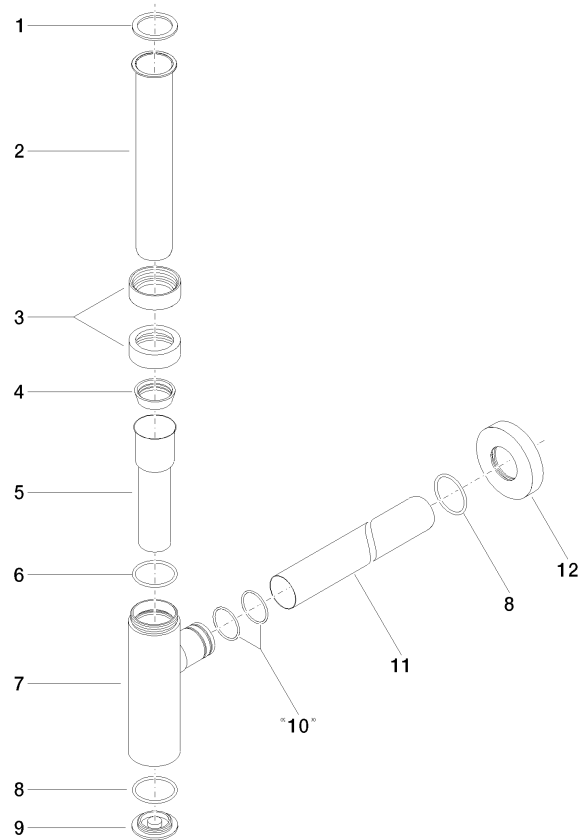

10 060 970

● rosette Ø 70 mm

Fits: LULU, TARA, LISSÉ, VAIA, META

	Durabronze (23kt Gold)	10 060 970-09
	Chrome	10 060 970-00
	Brushed Platinum	10 060 970-06
	Platinum	10 060 970-08
	Dark Chrome	10 060 970-19
	Light Gold	10 060 970-26
	Brushed Light Gold	10 060 970-27
	Brushed Durabronze (23kt Gold)	10 060 970-28
	Matte Black	10 060 970-33
	Brushed Bronze	10 060 970-42
	Brushed Champagne (22kt Gold)	10 060 970-46
	Champagne (22kt Gold)	10 060 970-47
	Brushed Chrome	10 060 970-93
	Brushed Dark Platinum	10 060 970-99

10 060 970

mm [inches]

10 060 970

Product version from 10/1/2023

Parts for other finishes can be found here: Chrome

Siphon for basin - Durabronz (23kt Gold)

LULU

10 060 970

Spare parts list

Product version from 10/1/2023

No.	Item Number	Name	Quantity used	Delivery time
	09 14 20 060 90	seal	15	2