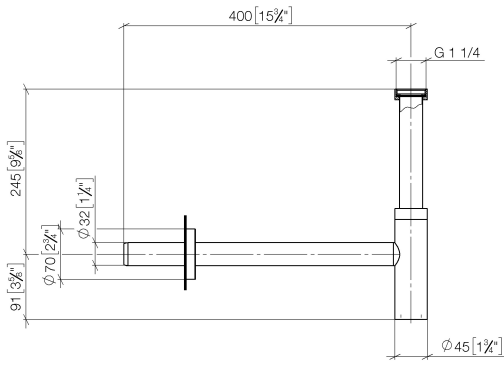

10 060 970

● rosette Ø 70 mm

Fits: LULU, TARA, LISSÉ, VAIA, META

	Durabronze (23kt Gold)	10 060 970-09
	Chrome	10 060 970-00
	Brushed Platinum	10 060 970-06
	Platinum	10 060 970-08
	Dark Chrome	10 060 970-19
	Light Gold	10 060 970-26
	Brushed Light Gold	10 060 970-27
	Brushed Durabronze (23kt Gold)	10 060 970-28
	Matte Black	10 060 970-33
	Brushed Bronze	10 060 970-42
	Brushed Champagne (22kt Gold)	10 060 970-46
	Champagne (22kt Gold)	10 060 970-47
	Brushed Chrome	10 060 970-93
	Brushed Dark Platinum	10 060 970-99

10 060 970

mm [inches]

10 060 970

Product version from 10/1/2023

Parts for other finishes can be found here: Chrome

Siphon for basin - Durabronz (23kt Gold)

LULU

10 060 970

Spare parts list

Product version from 10/1/2023

No.	Item Number	Name	Quantity used	Delivery time
	09 14 20 060 90	seal	15	2