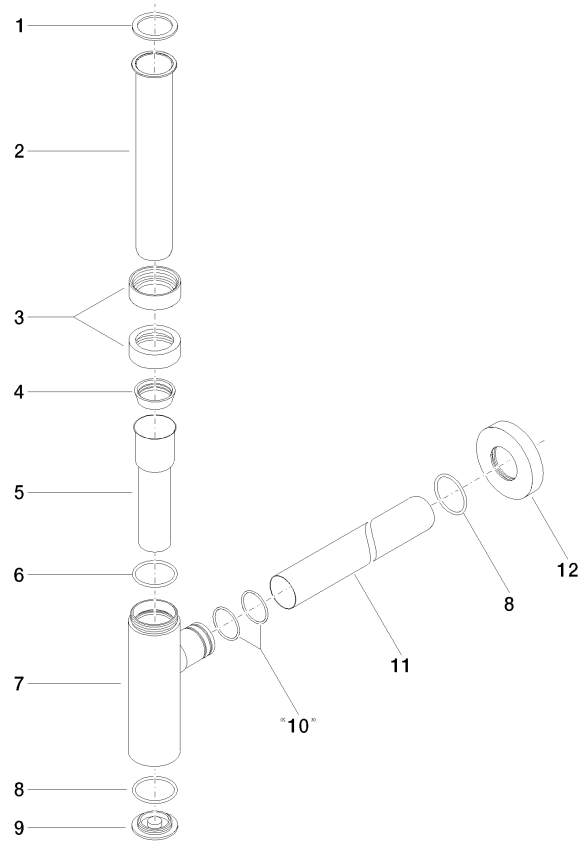

10 060 970

● rosette Ø 70 mm

Fits: LULU, TARA, LISSÉ, VAIA, META

| | | |
|--|--------------------------------|---------------|
|  | Durabronze (23kt Gold) | 10 060 970-09 |
|  | Chrome | 10 060 970-00 |
|  | Brushed Platinum | 10 060 970-06 |
|  | Platinum | 10 060 970-08 |
|  | Dark Chrome | 10 060 970-19 |
|  | Light Gold | 10 060 970-26 |
|  | Brushed Light Gold | 10 060 970-27 |
|  | Brushed Durabronze (23kt Gold) | 10 060 970-28 |
|  | Matte Black | 10 060 970-33 |
|  | Brushed Bronze | 10 060 970-42 |
|  | Brushed Champagne (22kt Gold) | 10 060 970-46 |
|  | Champagne (22kt Gold) | 10 060 970-47 |
|  | Brushed Chrome | 10 060 970-93 |
|  | Brushed Dark Platinum | 10 060 970-99 |

Siphon for basin - Durabronz (23kt Gold)

10 060 970

mm [inches]

10 060 970

Product version from 10/1/2023

Parts for other finishes can be found here: Chrome

Siphon for basin - Durabrass (23kt Gold)

LULU

10 060 970

Spare parts list

Product version from 10/1/2023

| No. | Item Number | Name | Quantity used | Delivery time |
|-----|-----------------|------|---------------|---------------|
| | 09 14 20 060 90 | seal | 15 | 2 |