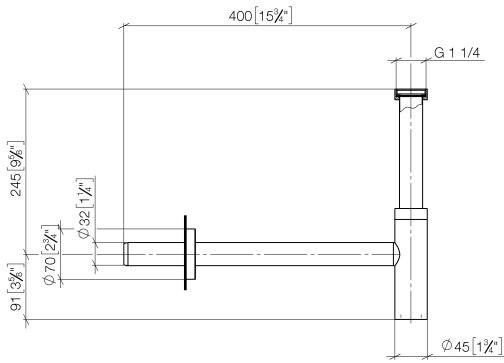

10 060 970

● rosette Ø 70 mm

Fits: LULU, TARA, LISSÉ, VAIA, META

| | | |
|--|--------------------------------|---------------|
|  | Durabronze (23kt Gold) | 10 060 970-09 |
|  | Chrome | 10 060 970-00 |
|  | Brushed Platinum | 10 060 970-06 |
|  | Platinum | 10 060 970-08 |
|  | Dark Chrome | 10 060 970-19 |
|  | Light Gold | 10 060 970-26 |
|  | Brushed Light Gold | 10 060 970-27 |
|  | Brushed Durabronze (23kt Gold) | 10 060 970-28 |
|  | Matte Black | 10 060 970-33 |
|  | Brushed Bronze | 10 060 970-42 |
|  | Brushed Champagne (22kt Gold) | 10 060 970-46 |
|  | Champagne (22kt Gold) | 10 060 970-47 |
|  | Brushed Chrome | 10 060 970-93 |
|  | Brushed Dark Platinum | 10 060 970-99 |

Siphon for basin - Durabronz (23kt Gold)

10 060 970

mm [inches]

10 060 970

Product version from 10/1/2023

Parts for other finishes can be found here: Chrome

Siphon for basin - Durabrass (23kt Gold)

LULU

10 060 970

Spare parts list

Product version from 10/1/2023

| No. | Item Number | Name | Quantity used | Delivery time |
|-----|-----------------|------|---------------|---------------|
| | 09 14 20 060 90 | seal | 15 | 2 |