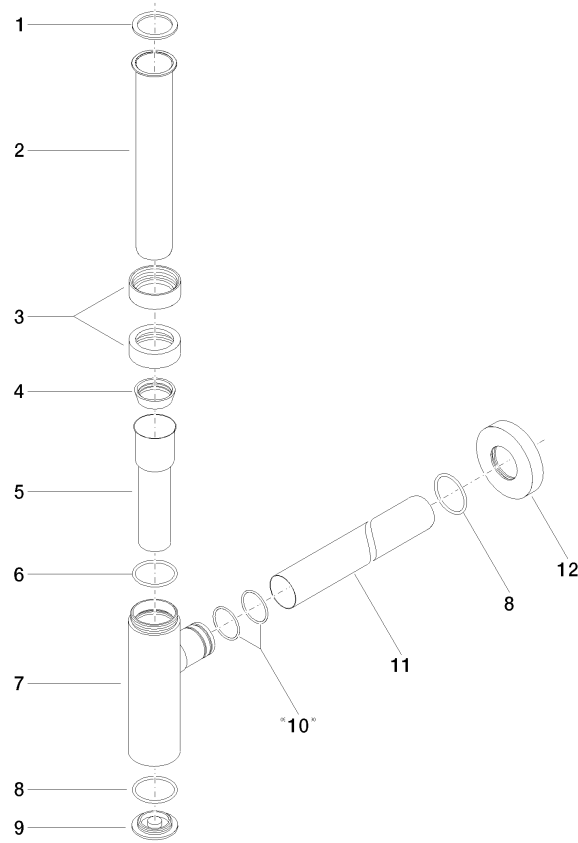

10 060 970

• rosette Ø 70 mm

Fits: LULU, TARA, LISSÉ, VAIA, META

	Dark Chrome	10 060 970-19
	Chrome	10 060 970-00
	Brushed Platinum	10 060 970-06
	Platinum	10 060 970-08
	Durabrace (23kt Gold)	10 060 970-09
	Light Gold	10 060 970-26
	Brushed Light Gold	10 060 970-27
	Brushed Durabrace (23kt Gold)	10 060 970-28
	Matte Black	10 060 970-33
	Brushed Bronze	10 060 970-42
	Brushed Champagne (22kt Gold)	10 060 970-46
	Champagne (22kt Gold)	10 060 970-47
	Brushed Chrome	10 060 970-93
	Brushed Dark Platinum	10 060 970-99

10 060 970

mm [inches]

10 060 970

Parts for other finishes can be found here: [Chrome](#)

## Siphon for basin - Dark Chrome

LULU

10 060 970

### **Spare parts list**