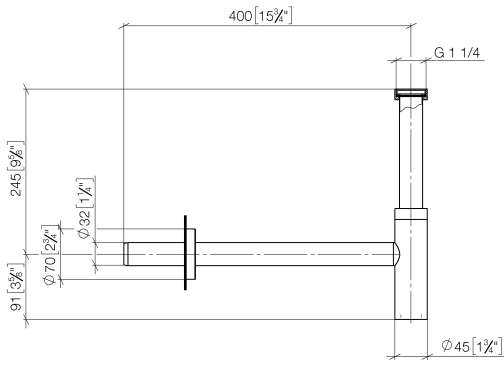

10 060 970

• rosette Ø 70 mm

Fits: LULU, TARA, LISSÉ, VAIA, META

	Dark Chrome	10 060 970-19
	Chrome	10 060 970-00
	Brushed Platinum	10 060 970-06
	Platinum	10 060 970-08
	Durabrace (23kt Gold)	10 060 970-09
	Light Gold	10 060 970-26
	Brushed Light Gold	10 060 970-27
	Brushed Durabrace (23kt Gold)	10 060 970-28
	Matte Black	10 060 970-33
	Brushed Bronze	10 060 970-42
	Brushed Champagne (22kt Gold)	10 060 970-46
	Champagne (22kt Gold)	10 060 970-47
	Brushed Chrome	10 060 970-93
	Brushed Dark Platinum	10 060 970-99

10 060 970

mm [inches]

10 060 970

Parts for other finishes can be found here: [Chrome](#)